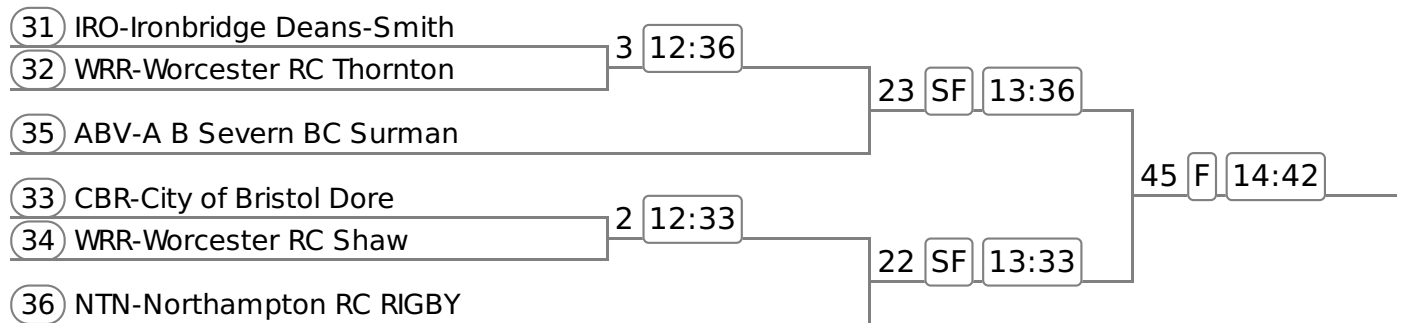

Event: 3 - W.IM3.2x

⑥ HER-Hereford RC Brown					
⑦ WAR-Warwick BC Wesley	29	F	13:54		

Event: 4 - IM2.1x

⑧ GLR-Gloucester RC Starkey					
⑨ WAR-Warwick BC Messling	32	F	14:03		

Event: 5 - W.SEN.1x

⑩ MIN-Minerva Bath Molloy					
⑪ IRO-Ironbridge Staniforth	11	SF	13:00		
⑫ EVE-Evesham RC Staite				39	F 14:24

Worcester Autumn Regatta 2016

Division: Division 2

Event: 6 - W.NOV.1x

Event: 7 - MasD/E.1x

Event: 8 - MasG/H.1x

Event: 9 - J16A.1x

Worcester Autumn Regatta 2016

Division: Division 2

Event: 10 - W.J16A.2x

Event: 11 - J18A.2x

Event: 12 - J14A.1x

Event: 13 - W.J15A.4x+

Division: Division 2

Event: 14 - J15A.2x

46 ABV-A B Severn BC Croft	15	SF	13:12	41	F	14:30
47 WRR-Worcester RC Hunt						
48 ABV-A B Severn BC Sayers	14	SF	13:09			
49 UPT-Upton RC Tyrrell						