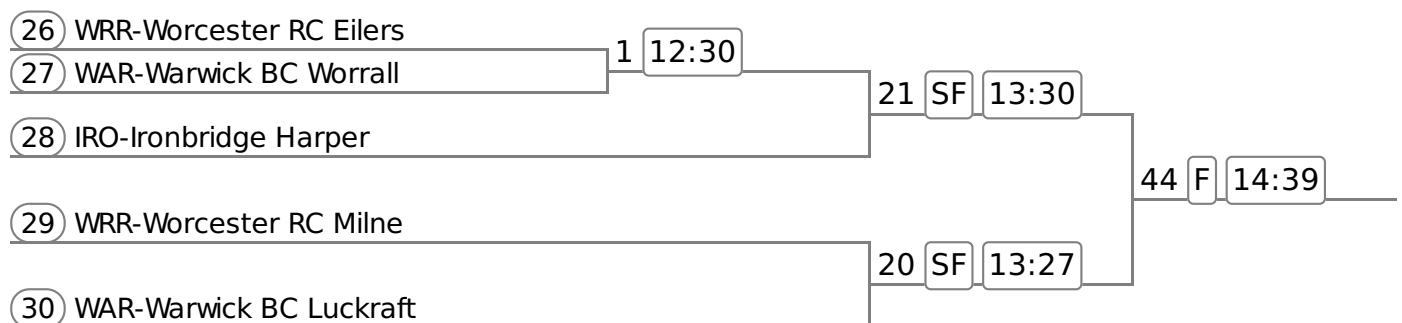

Worcester Autumn Regatta 2016

Division: Division 2

Event: 6 - W.NOV.1x

Event: 7 - MasD/E.1x

Event: 8 - MasG/H.1x

Event: 9 - J16A.1x

Worcester Autumn Regatta 2016

Division: Division 2

Event: 10 - W.J16A.2x

Event: 11 - J18A.2x

Event: 12 - J14A.1x

Event: 13 - W.J15A.4x+

Division: Division 2

Event: 14 - J15A.2x

46 ABV-A B Severn BC Croft	15	SF	13:12	41	F	14:30
47 WRR-Worcester RC Hunt						
48 ABV-A B Severn BC Sayers	14	SF	13:09			
49 UPT-Upton RC Tyrrell						