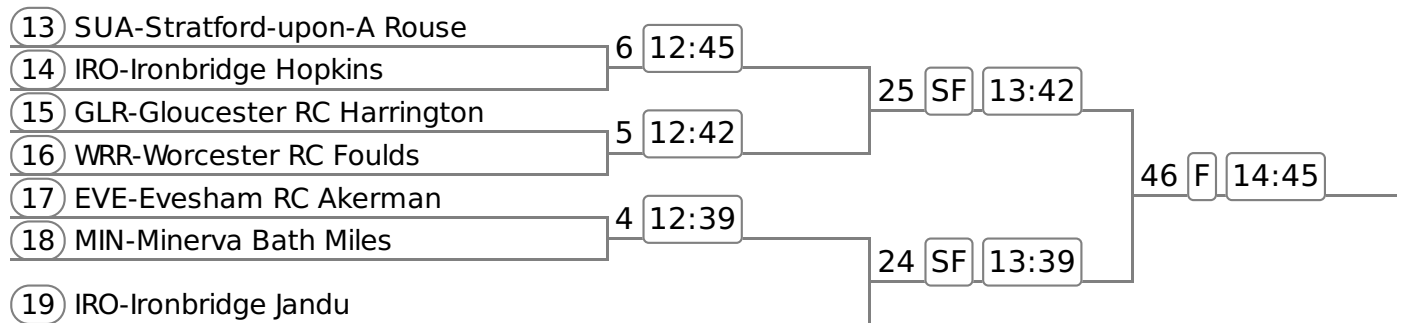

Division: Division 2

Event: 1 - IM3.4+

① HER-Hereford RC Williams					
② WAR-Warwick BC Wheeler	9	SF	12:54		
③ OAC-Oxford Academica Fehl				37	F 14:18

Event: 2 - W.MasC/E.4x-

④ UPT-Upton RC Hammett (E)					
⑤ HER-Hereford RC Rowney (C)	30	F	13:57		

Event: 3 - W.IM3.2x

⑥ HER-Hereford RC Brown					
⑦ WAR-Warwick BC Wesley	29	F	13:54		

Event: 4 - IM2.1x

⑧ GLR-Gloucester RC Starkey					
⑨ WAR-Warwick BC Messling	32	F	14:03		

Event: 5 - W.SEN.1x

⑩ MIN-Minerva Bath Molloy					
⑪ IRO-Ironbridge Staniforth	11	SF	13:00		
⑫ EVE-Evesham RC Staite				39	F 14:24

Worcester Autumn Regatta 2016

Division: Division 2

Event: 6 - W.NOV.1x

Event: 7 - MasD/E.1x

Event: 8 - MasG/H.1x

Event: 9 - J16A.1x

Worcester Autumn Regatta 2016

Division: Division 2

Event: 10 - W.J16A.2x

Event: 11 - J18A.2x

Event: 12 - J14A.1x

Event: 13 - W.J15A.4x+

Division: Division 2

Event: 14 - J15A.2x

46 ABV-A B Severn BC Croft	15	SF	13:12	41	F	14:30
47 WRR-Worcester RC Hunt						
48 ABV-A B Severn BC Sayers	14	SF	13:09			
49 UPT-Upton RC Tyrrell						