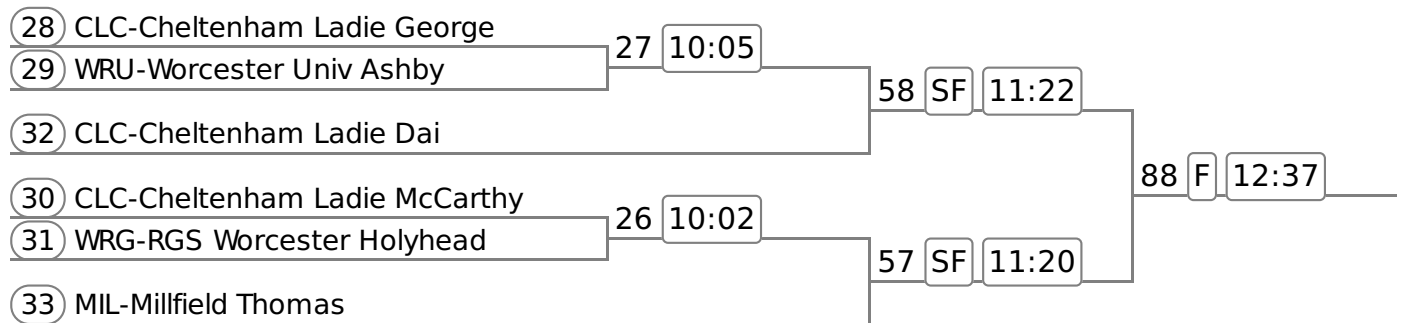

WRC Spring Regatta 2017

Division: Division 1

Event: 11 - W.NOV.2x