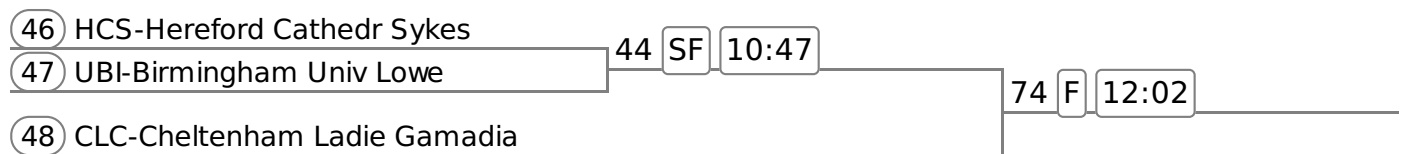

Division: Division 1

Event: 15 - IM3.1x

Event: 16 - W.IM3.1x

Event: 17 - J15A.1x

WRC Spring Regatta 2017

Division: Division 1

Event: 18 - W.J14A.4x+

Event: 19 - W.J16A.1x