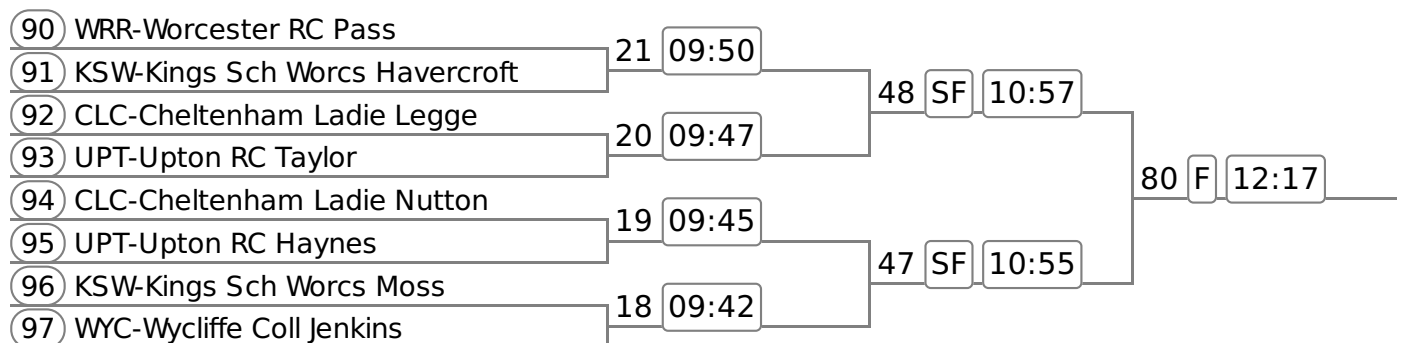

WRC Spring Regatta 2017

Division: Division 1

Event: 20 - J14A.2x

Event: 21 - J15A.4x+

Event: 22 - W.J15A.2x

Division: Division 1

Event: 23 - J13A.2x

98 CBR-City of Bristol Brixey	33	SF	10:20	63	F	11:35
99 DRG-Dragon Sch Wilmott						
100 HER-Hereford RC Birch	32	SF	10:17			
101 DRG-Dragon Sch Rupf						

Event: 24 - J18A.4x-

102 MIL-Millfield Firth	40	SF	10:37	67	F	11:45
103 WRG-RGS Worcester Thomson						
104 KSW-Kings Sch Worcs Kenny						

Event: 25 - W.J15A.4+

105 HCS-Hereford Cathedr Rawlings	49	SF	11:00	81	F	12:20
106 CHE-Cheltenham Coll Corbett						
107 CHE-Cheltenham Coll Wilkinson						