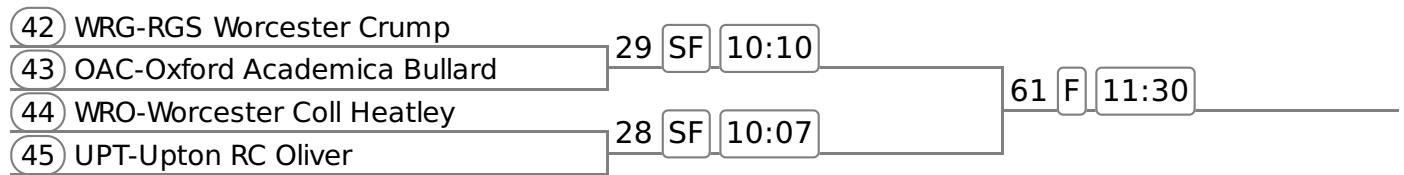

WRC Spring Regatta 2017

Division: Division 1

Event: 15 - IM3.1x