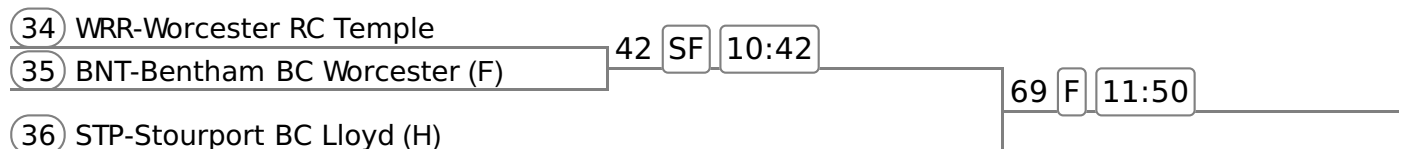

26	EVE-Evesham RC Terry				
27	WRR-Worcester RC Broad	73	F	12:00	

WRC Spring Regatta 2017

Division: Division 1

Event: 11 - W.NOV.2x

Event: 12 - MasF/H.2x

Event: 13 - W.MasB/D.2x

Event: 14 - W.MasD/E.2x

WRC Spring Regatta 2017