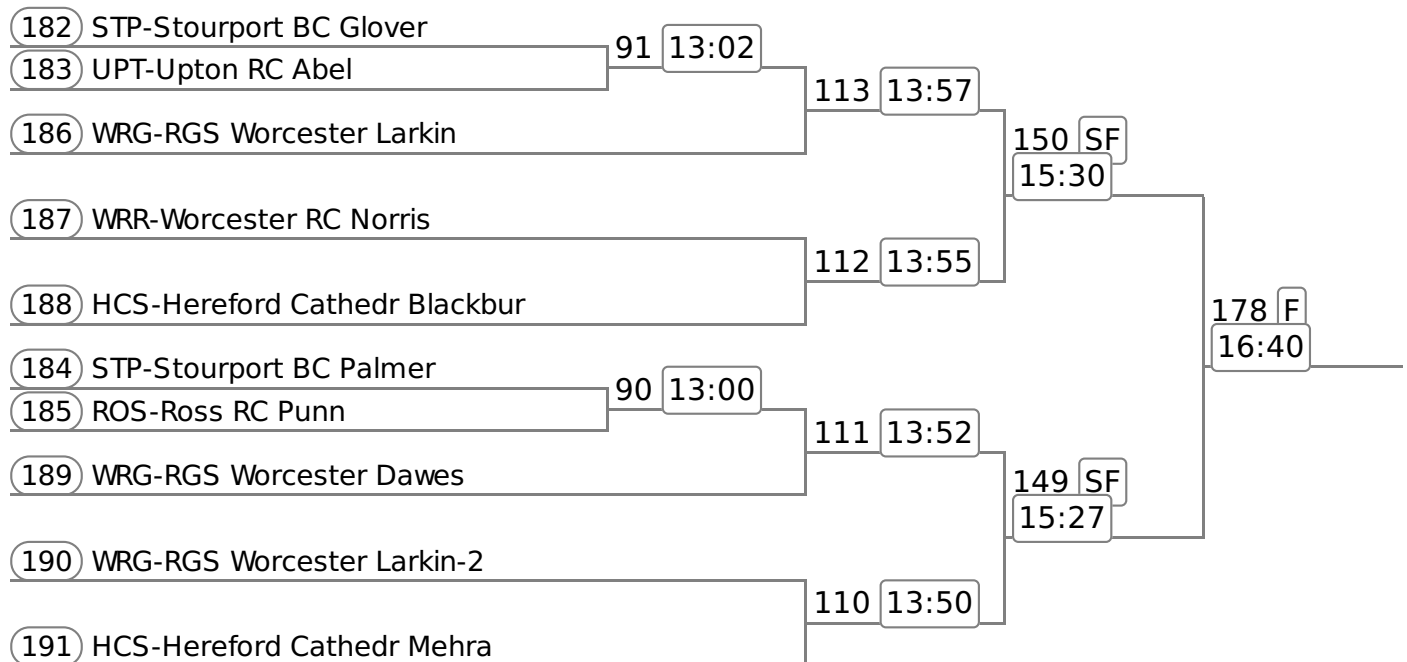

Event: 44 - MasD/E.1x

Event: 45 - MasF/G.1x

Event: 46 - W.MasC.1x

WRC Spring Regatta 2017

Division: Division 2

Event: 47 - J14A.1x

Event: 48 - J14A.4x+

WRC Spring Regatta 2017