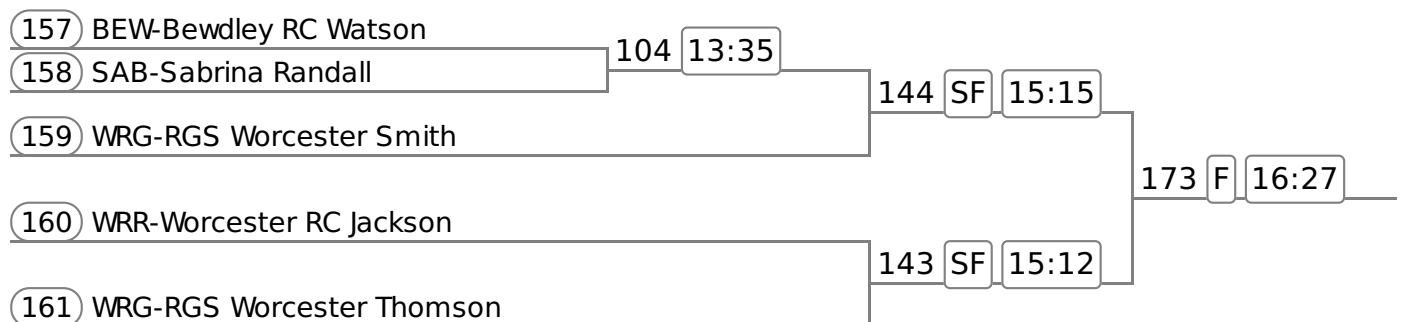

Event: 38 - W.IM1.2x

139	UPT-Upton RC Thompson	188	F	17:05
140	EVE-Evesham RC Staite			

Event: 39 - W.IM3.2x

141	CLC-Cheltenham Ladie Macafee	100	13:25						
142	WRR-Worcester RC Powell			130	14:40				
147	WRG-RGS Worcester Bath					164	SF		
143	KSW-Kings Sch Worcs Timm	99	13:22				16:05		
144	BEW-Bewdley RC Bushnell			129	14:37				
148	UBI-Birmingham Univ Jackson							190	F
145	KSW-Kings Sch Worcs Lee	98	13:20						17:10
146	BRI-Bridgnorth RC Trowton			128	14:35				
149	WRG-RGS Worcester Treneer					163	SF		
150	WRU-Worcester Univ Everett						16:02		
151	WRR-Worcester RC Hopkins			127	14:32				

WRC Spring Regatta 2017

Division: Division 2

Event: 40 - Mx.IM2.2x

Event: 41 - MasD/E.2-

Event: 42 - IM2.1x

WRC Spring Regatta 2017

Division: Division 2

Event: 43 - NOV.1x

Event: 44 - MasD/E.1x

Event: 45 - MasF/G.1x

Event: 46 - W.MasC.1x

WRC Spring Regatta 2017

Division: Division 2

Event: 47 - J14A.1x

Event: 48 - J14A.4x+

WRC Spring Regatta 2017