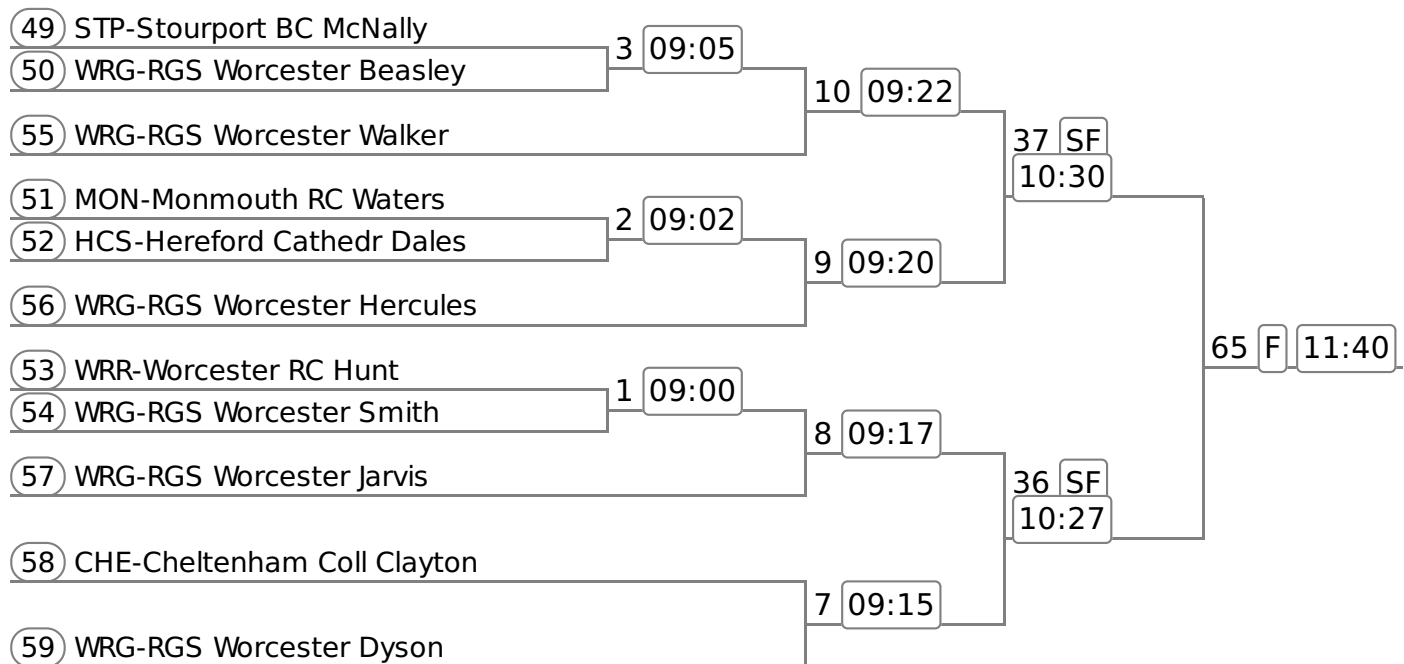

Division: Division 1

Event: 15 - IM3.1x

Event: 16 - W.IM3.1x

Event: 17 - J15A.1x

WRC Spring Regatta 2017

Division: Division 1

Event: 18 - W.J14A.4x+

Event: 19 - W.J16A.1x

WRC Spring Regatta 2017

Division: Division 1

Event: 20 - J14A.2x

Event: 21 - J15A.4x+

Event: 22 - W.J15A.2x

Division: Division 1

Event: 23 - J13A.2x

98 CBR-City of Bristol Brixey	33	SF	10:20	63	F	11:35
99 DRG-Dragon Sch Wilmott						
100 HER-Hereford RC Birch	32	SF	10:17			
101 DRG-Dragon Sch Rupf						