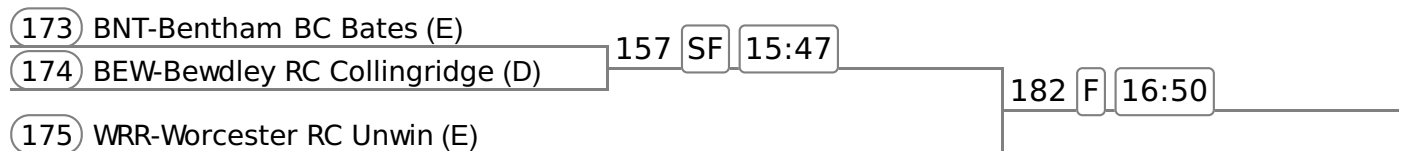

Event: 44 - MasD/E.1x