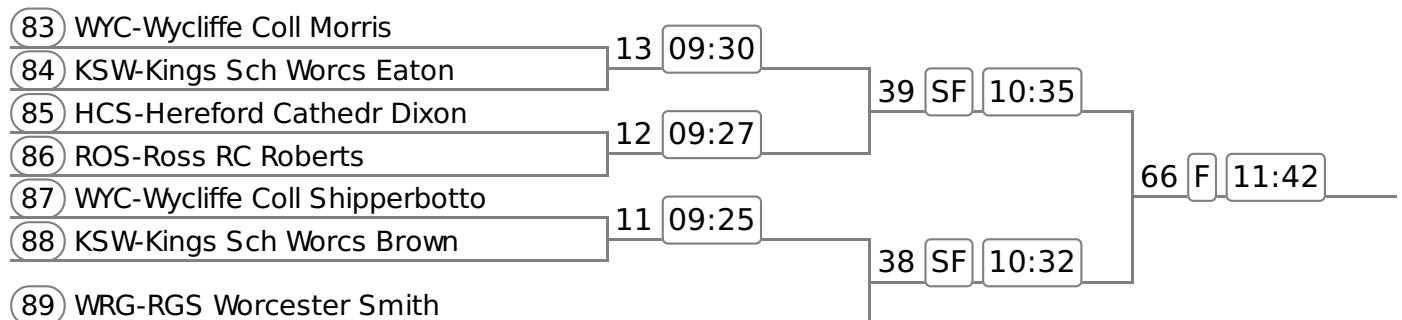

Division: Division 1

Event: 15 - IM3.1x

Event: 16 - W.IM3.1x

Event: 17 - J15A.1x

WRC Spring Regatta 2017

Division: Division 1

Event: 18 - W.J14A.4x+

Event: 19 - W.J16A.1x

WRC Spring Regatta 2017

Division: Division 1

Event: 20 - J14A.2x

Event: 21 - J15A.4x+

Event: 22 - W.J15A.2x

Division: Division 1

Event: 23 - J13A.2x

98 CBR-City of Bristol Brixey	33	SF	10:20	63	F	11:35
99 DRG-Dragon Sch Wilmott						
100 HER-Hereford RC Birch	32	SF	10:17			
101 DRG-Dragon Sch Rupf						