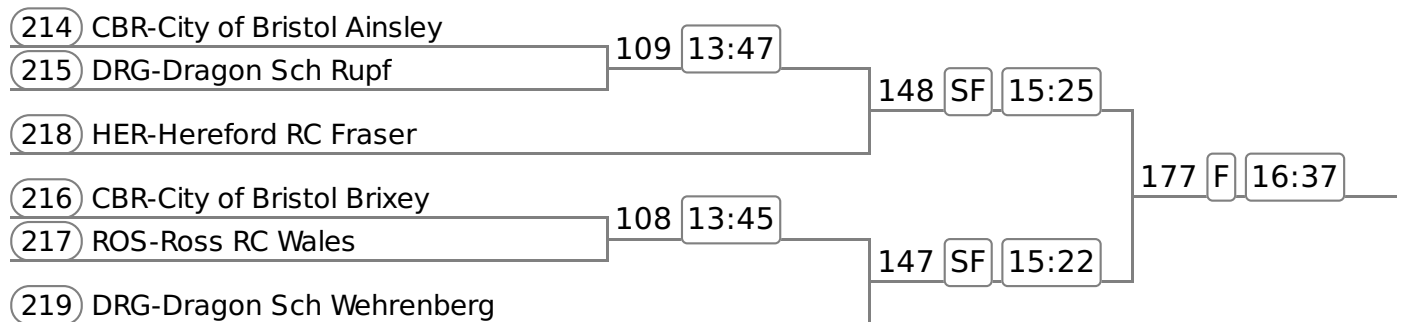

Event: 50 - J13A.1x