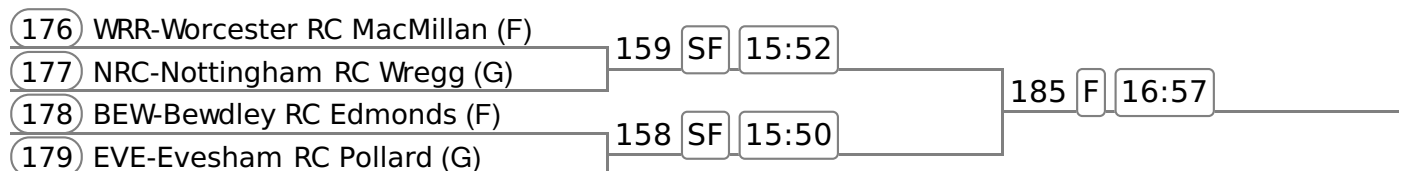

Event: 45 - MasF/G.1x