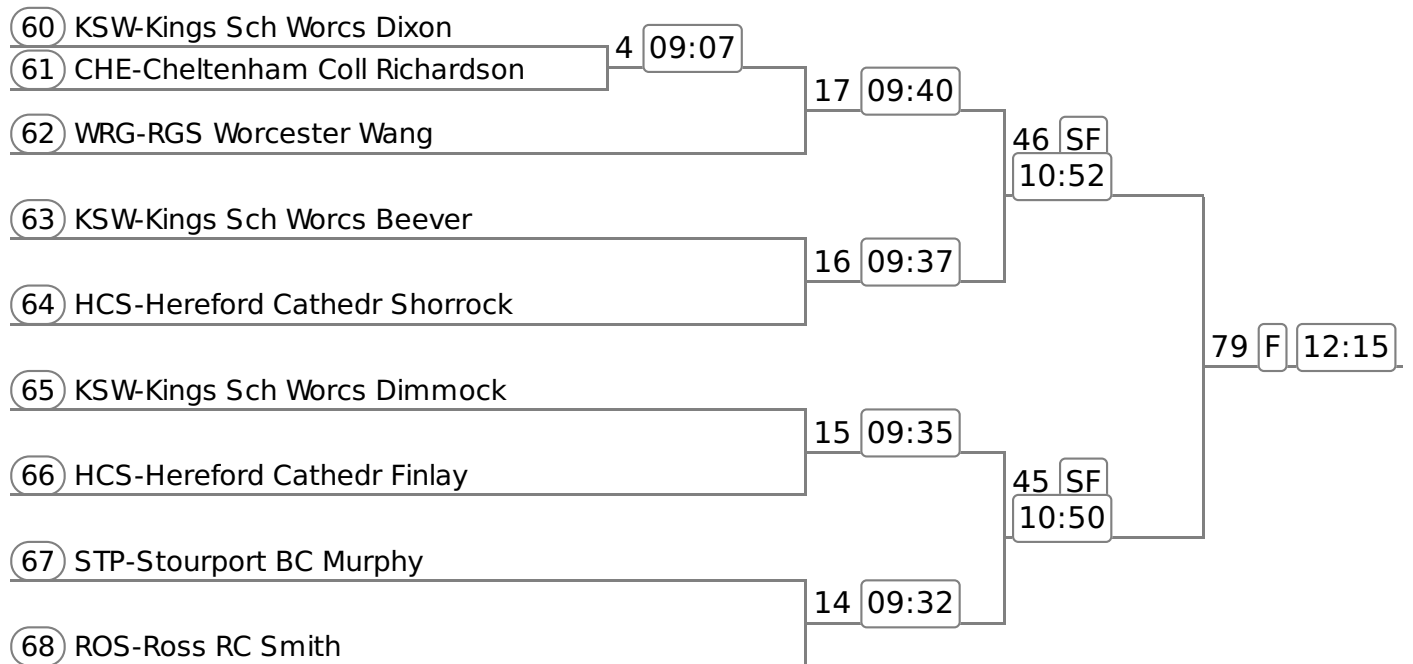

Division: Division 1

Event: 15 - IM3.1x

Event: 16 - W.IM3.1x

Event: 17 - J15A.1x

WRC Spring Regatta 2017

Division: Division 1

Event: 18 - W.J14A.4x+

Event: 19 - W.J16A.1x

WRC Spring Regatta 2017

Division: Division 1

Event: 20 - J14A.2x

Event: 21 - J15A.4x+

Event: 22 - W.J15A.2x

Division: Division 1

Event: 23 - J13A.2x

98 CBR-City of Bristol Brixey	33	SF	10:20	63	F	11:35
99 DRG-Dragon Sch Wilmott						
100 HER-Hereford RC Birch	32	SF	10:17			
101 DRG-Dragon Sch Rupf						