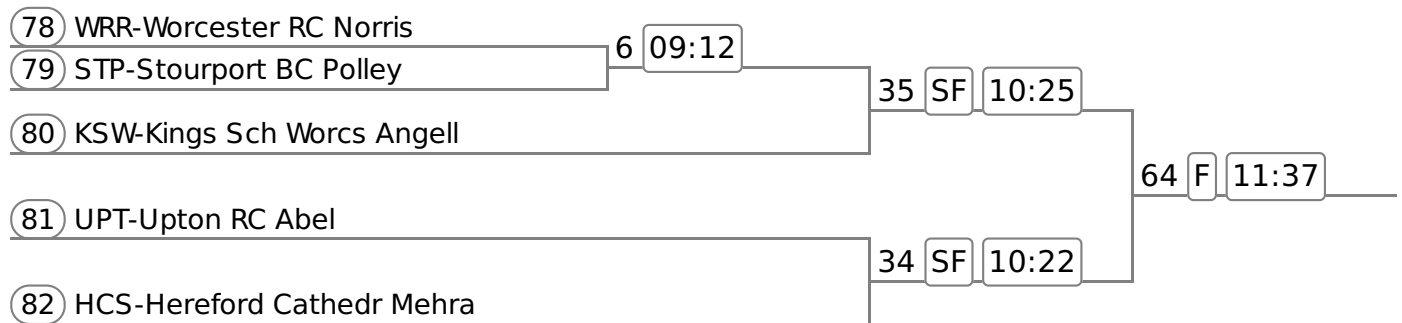

Division: Division 1

Event: 15 - IM3.1x

Event: 16 - W.IM3.1x

Event: 17 - J15A.1x

WRC Spring Regatta 2017

Division: Division 1

Event: 18 - W.J14A.4x+

Event: 19 - W.J16A.1x

WRC Spring Regatta 2017

Division: Division 1

Event: 20 - J14A.2x

Event: 21 - J15A.4x+

Event: 22 - W.J15A.2x

Division: Division 1

Event: 23 - J13A.2x

98 CBR-City of Bristol Brixey	33	SF	10:20	63	F	11:35
99 DRG-Dragon Sch Wilmott						
100 HER-Hereford RC Birch	32	SF	10:17			
101 DRG-Dragon Sch Rupf						