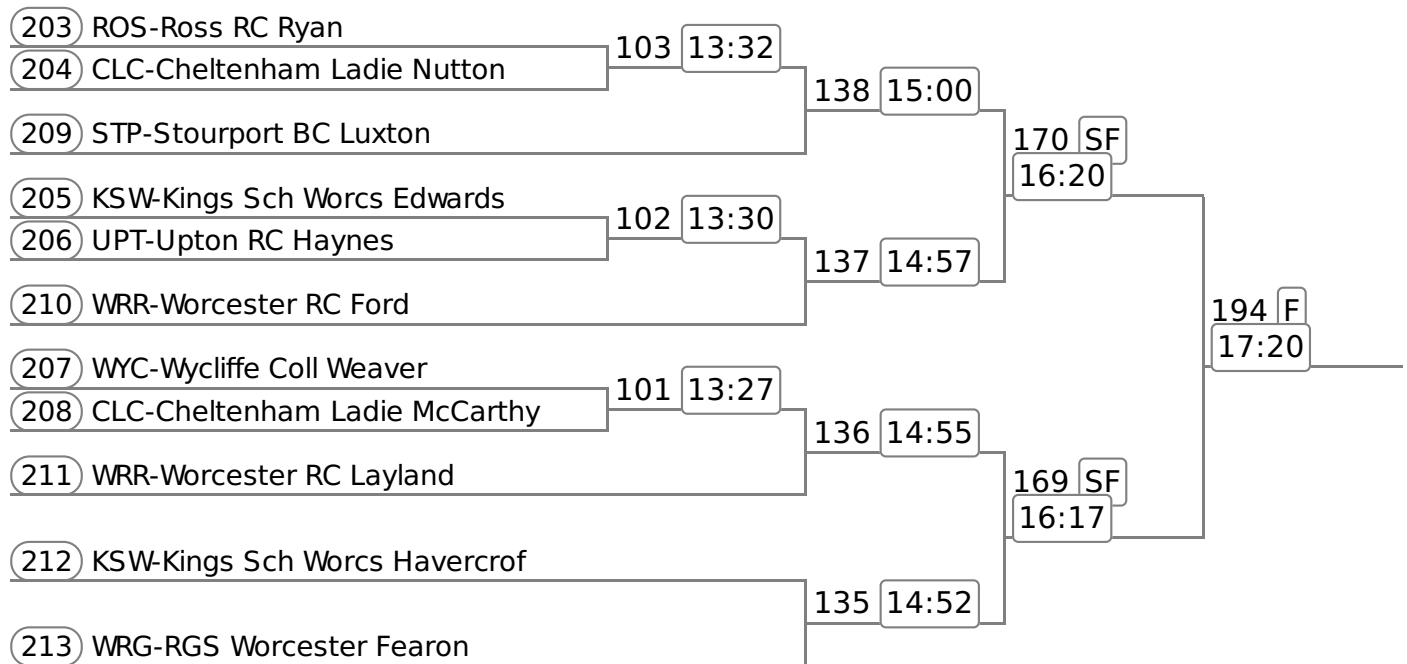

WRC Spring Regatta 2017

Division: Division 2

Event: 49 - W.J15A.4x+