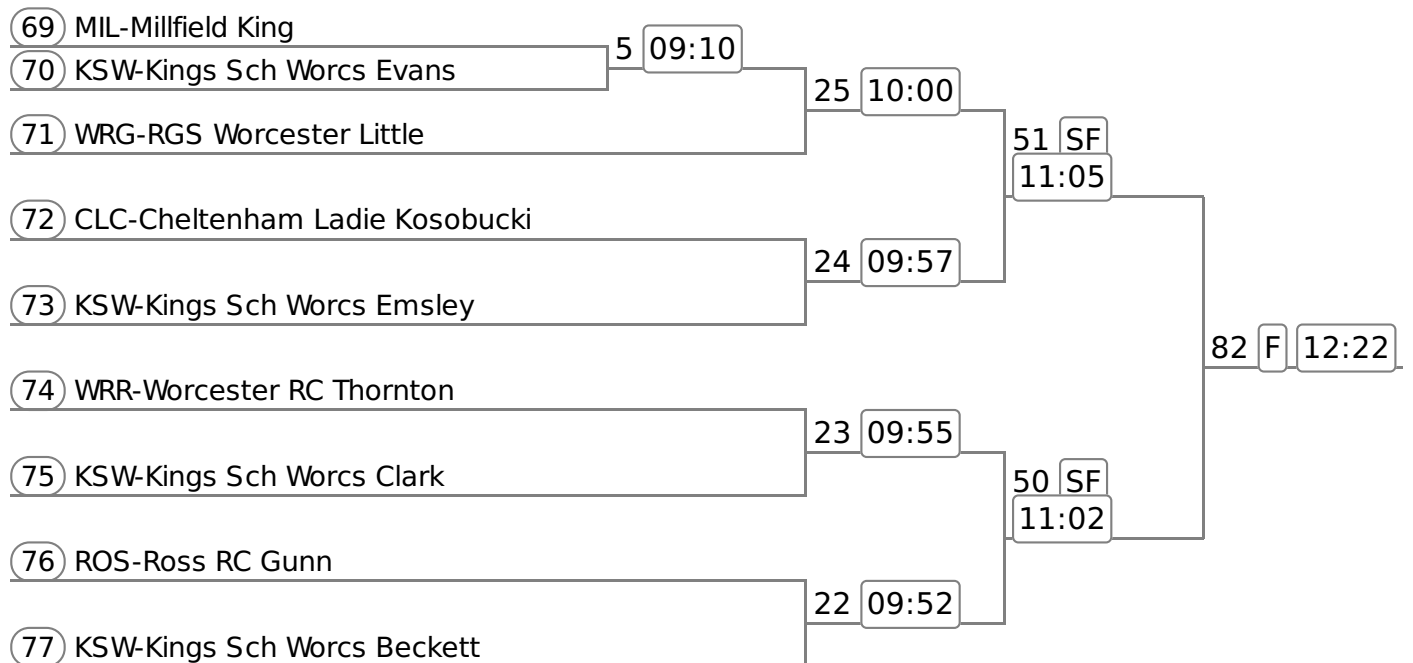

Division: Division 1

Event: 15 - IM3.1x

Event: 16 - W.IM3.1x

Event: 17 - J15A.1x

WRC Spring Regatta 2017

Division: Division 1

Event: 18 - W.J14A.4x+

Event: 19 - W.J16A.1x