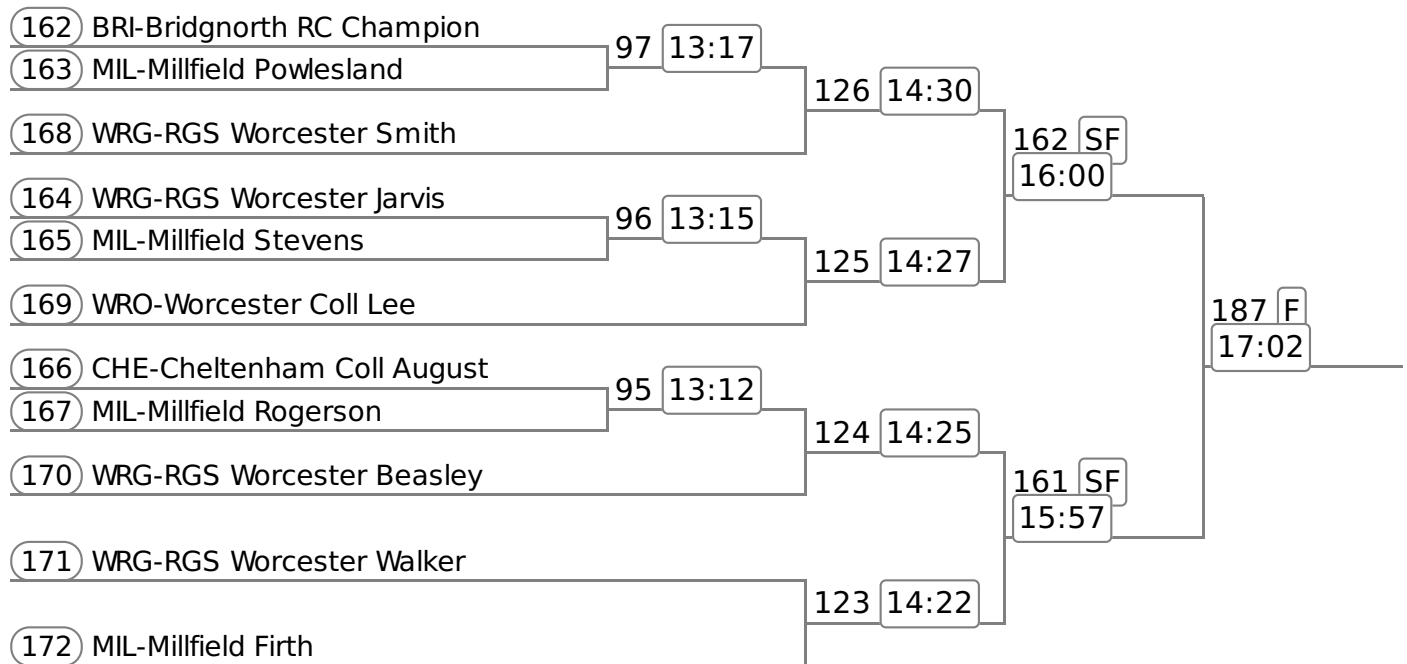

Event: 38 - W.IM1.2x

139	UPT-Upton RC Thompson	188	F	17:05
140	EVE-Evesham RC Staite			

Event: 39 - W.IM3.2x

141	CLC-Cheltenham Ladie Macafee	100	13:25						
142	WRR-Worcester RC Powell			130	14:40				
147	WRG-RGS Worcester Bath					164	SF		
143	KSW-Kings Sch Worcs Timm	99	13:22				16:05		
144	BEW-Bewdley RC Bushnell			129	14:37				
148	UBI-Birmingham Univ Jackson							190	F
145	KSW-Kings Sch Worcs Lee	98	13:20						17:10
146	BRI-Bridgnorth RC Trowton			128	14:35				
149	WRG-RGS Worcester Treneer					163	SF		
150	WRU-Worcester Univ Everett						16:02		
151	WRR-Worcester RC Hopkins			127	14:32				

WRC Spring Regatta 2017

Division: Division 2

Event: 40 - Mx.IM2.2x

Event: 41 - MasD/E.2-

Event: 42 - IM2.1x

WRC Spring Regatta 2017

Division: Division 2

Event: 43 - NOV.1x

Event: 44 - MasD/E.1x

Event: 45 - MasF/G.1x

Event: 46 - W.MasC.1x

WRC Spring Regatta 2017

Division: Division 2

Event: 47 - J14A.1x

Event: 48 - J14A.4x+

WRC Spring Regatta 2017