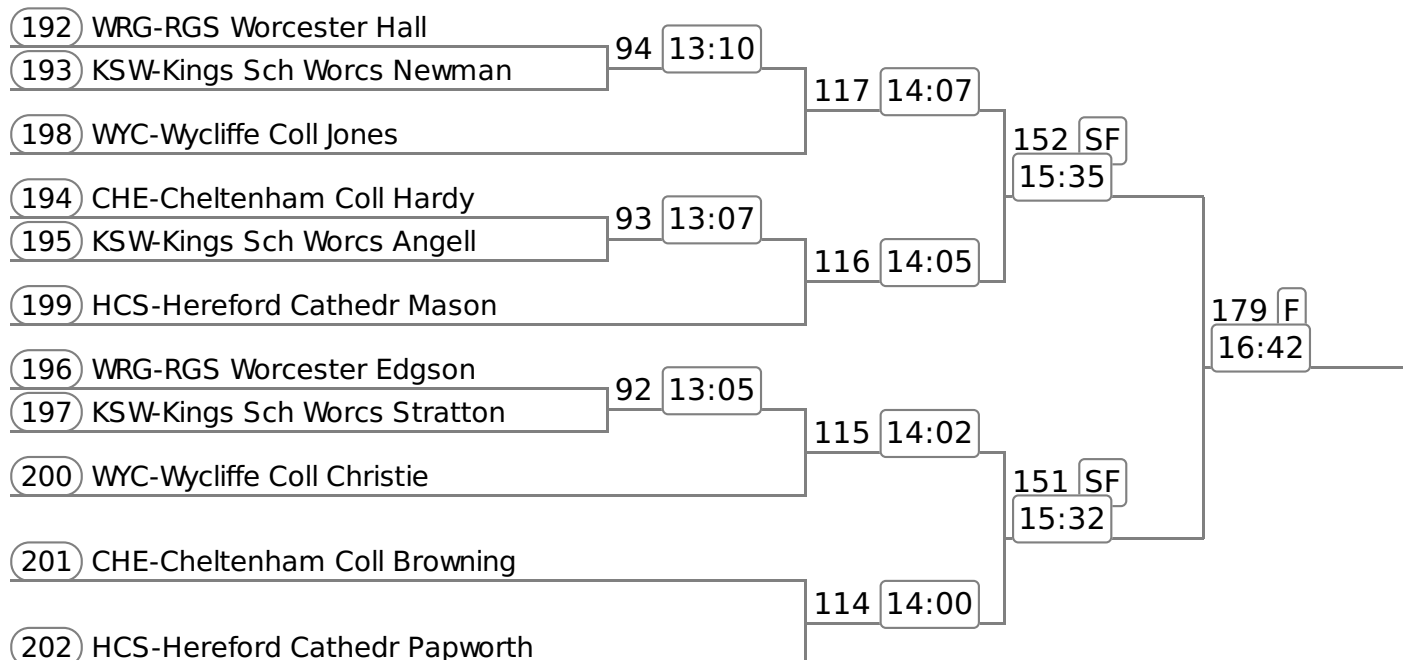

Event: 38 - W.IM1.2x

139	UPT-Upton RC Thompson	188	F	17:05
140	EVE-Evesham RC Staite			

Event: 39 - W.IM3.2x

141	CLC-Cheltenham Ladie Macafee	100	13:25						
142	WRR-Worcester RC Powell			130	14:40				
147	WRG-RGS Worcester Bath					164	SF		
143	KSW-Kings Sch Worcs Timm	99	13:22				16:05		
144	BEW-Bewdley RC Bushnell			129	14:37				
148	UBI-Birmingham Univ Jackson							190	F
145	KSW-Kings Sch Worcs Lee	98	13:20						17:10
146	BRI-Bridgnorth RC Trowton			128	14:35				
149	WRG-RGS Worcester Treneer					163	SF		
150	WRU-Worcester Univ Everett						16:02		
151	WRR-Worcester RC Hopkins			127	14:32				

Event: 44 - MasD/E.1x

Event: 45 - MasF/G.1x

Event: 46 - W.MasC.1x

WRC Spring Regatta 2017

Division: Division 2

Event: 47 - J14A.1x

Event: 48 - J14A.4x+

WRC Spring Regatta 2017