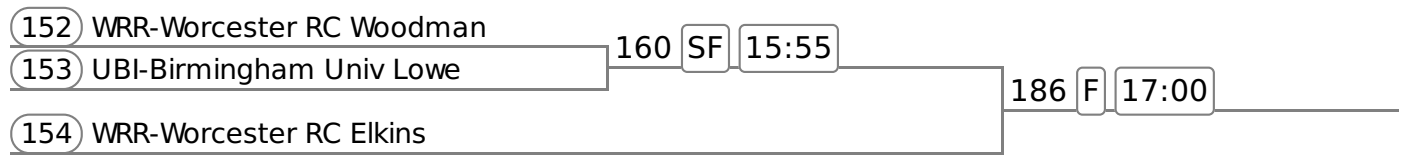

WRC Spring Regatta 2017

Division: Division 2

Event: 40 - Mx.IM2.2x