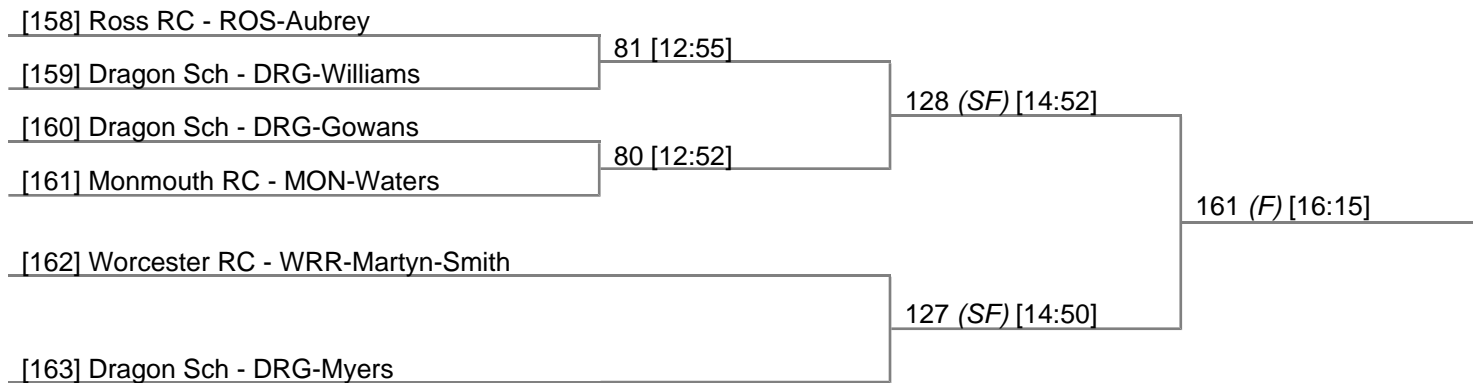

Event: 38 - W.NOV.1x

Event: 39 - W.J14A.4x+

Event: 40 - J14A.1x

Event: 41 - J13A.1x

Event: 42 - J15A.2x

[164] Worcester RC - WRR-Colthurst			
[165] RGS Worcester - WRG-Elgar	84 [13:02]		
[166] Magdalen Coll Sch - MGN-Bond		130 (SF) [14:57]	
[167] Worcester RC - WRR-Hardiman	83 [13:00]		
[168] Kings Sch Worcs - KSW-Cashew			162 (F) [16:17]
[169] RGS Worcester - WRG-Banks	82 [12:57]	129 (SF) [14:55]	
[170] Worcester RC - WRR-Masters			