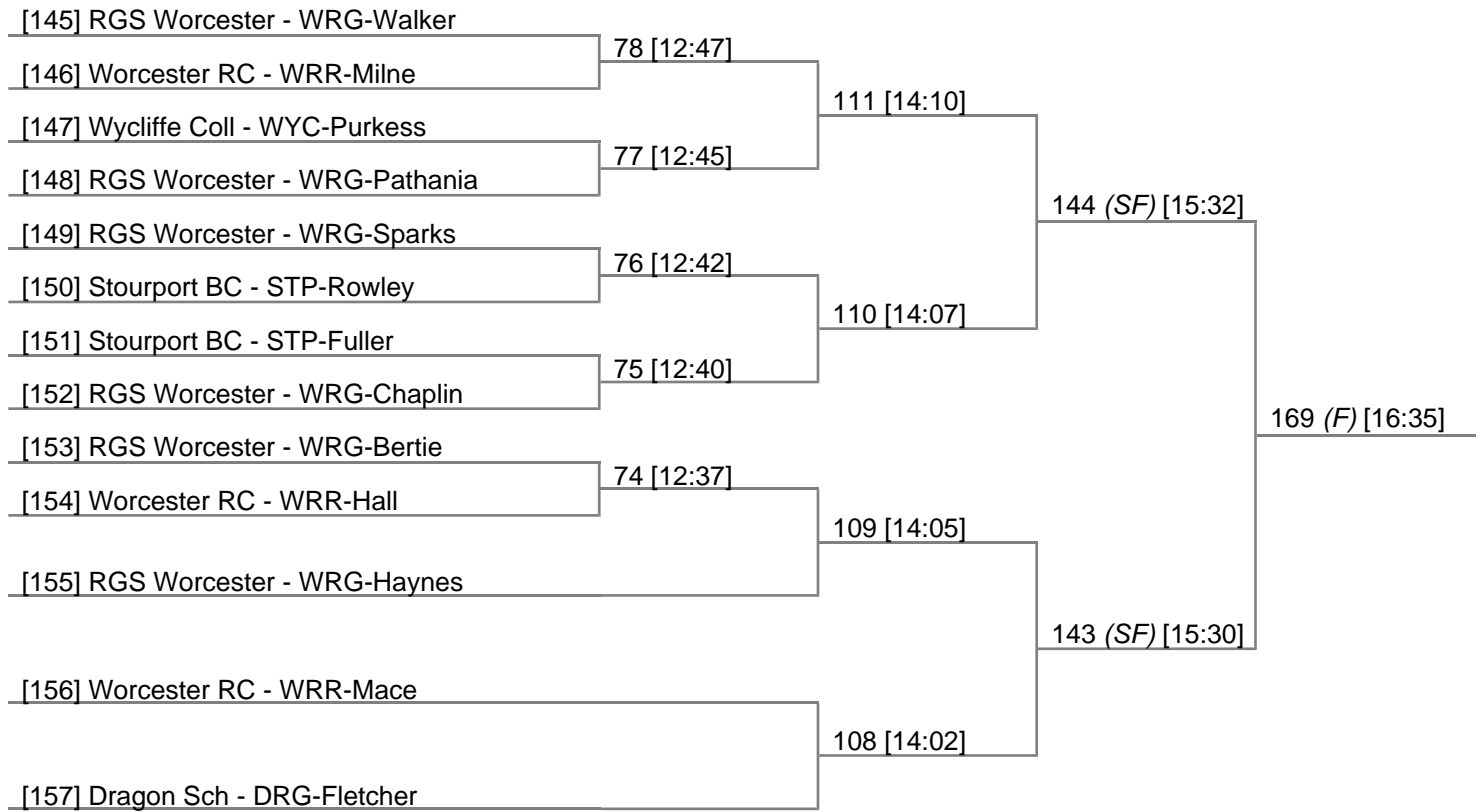

Event: 40 - J14A.1x