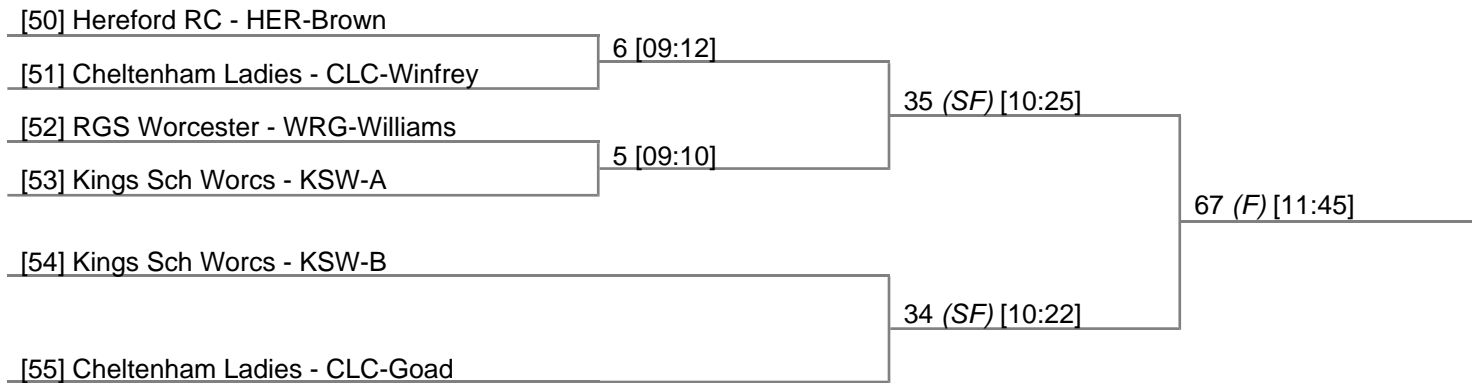

Event: 17 - W.J15A.4x+