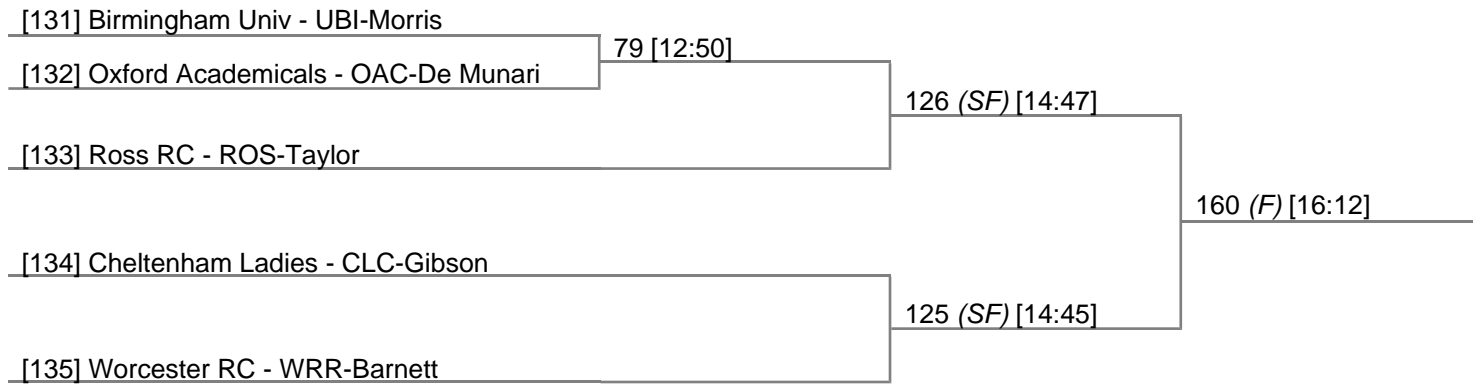

Event: 38 - W.NOV.1x