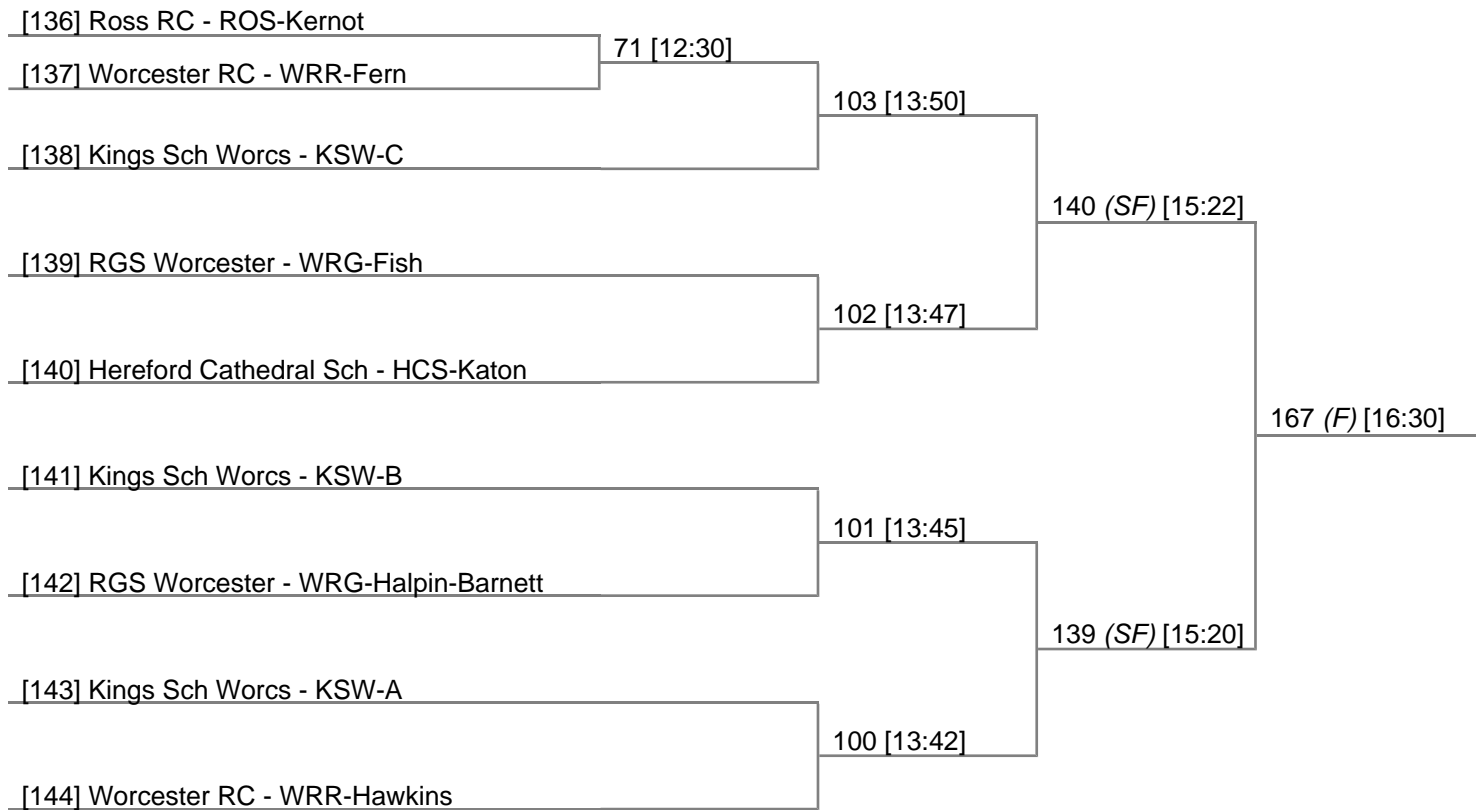

Event: 39 - W.J14A.4x+