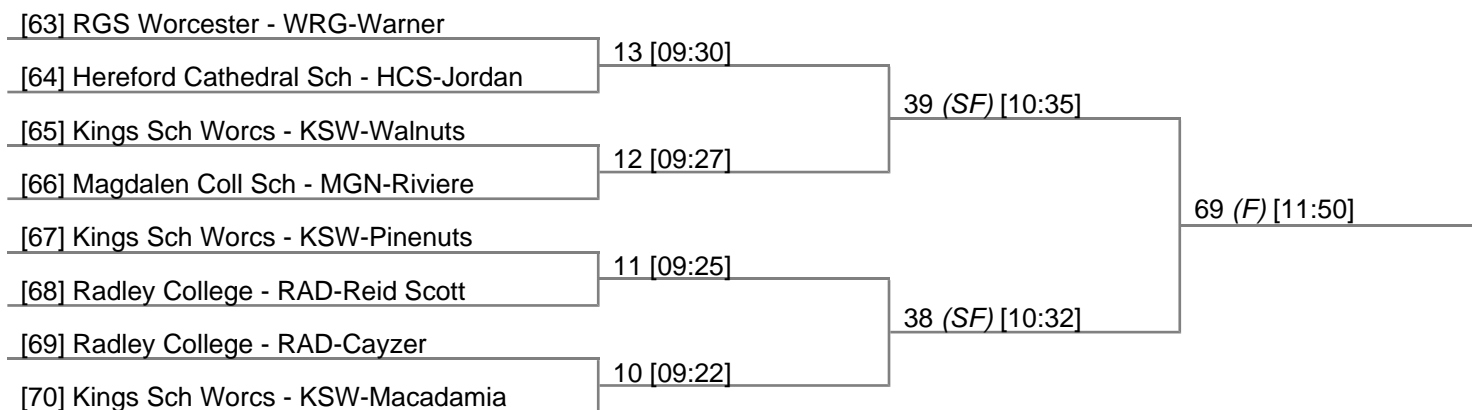

Event: 19 - J14A.4x+