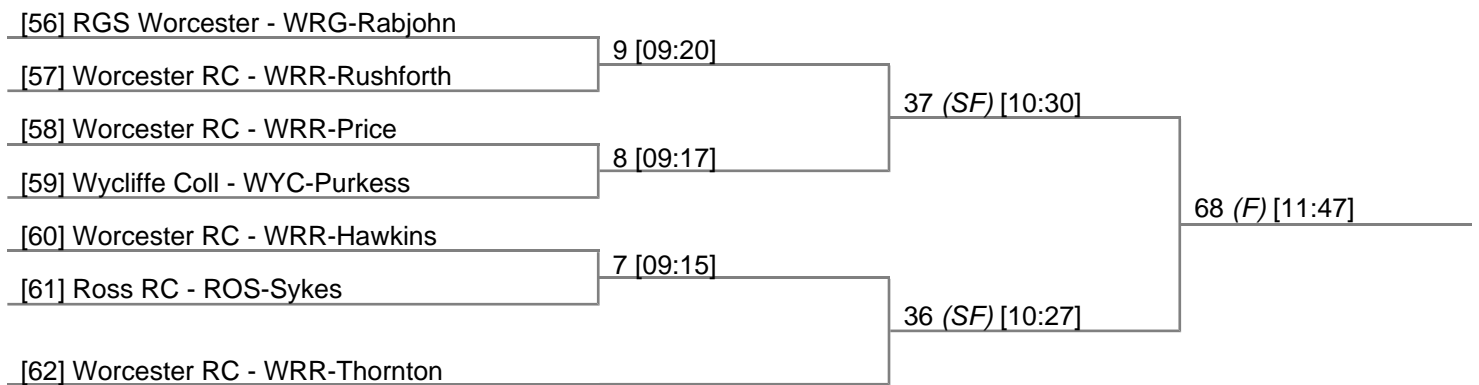

Event: 18 - W.J14A.2x