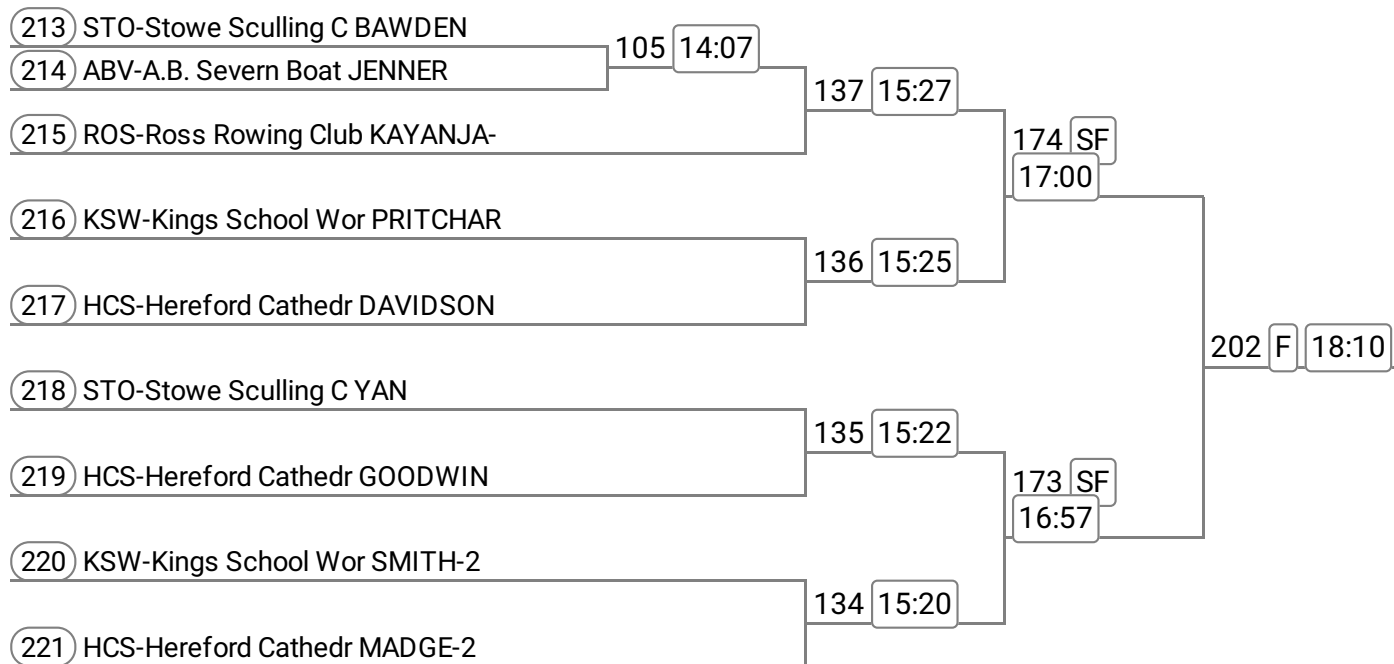

Division: Division 2

Event: 42 - Mx 4x-

Event: 43 - Op J16 4x-

Event: 44 - Op 2x

Division: Division 2

Event: 45 - W 2x

Event: 46 - W J17 2x

Event: 47 - W J16 2x

Division: Division 2

Event: 48 - W J15 2x

Event: 49 - W J14 2x

Event: 50 - Op MasD/E 1x

Division: Division 2

Event: 51 - W MasC/D 1x

Event: 52 - W MasE/F 1x

Event: 53 - Op J16 1x