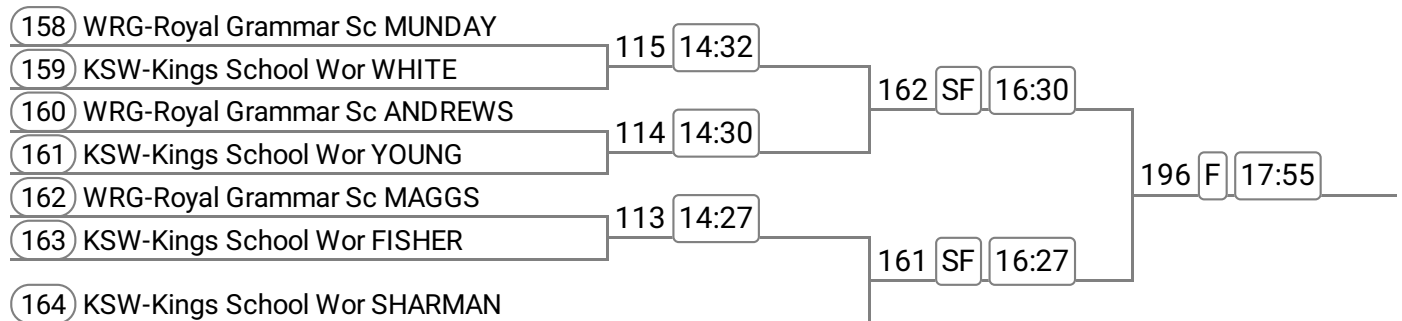

Event: 34 - Op 4+
West of England Challenge Vase

Sponsored by The Hop Merchants House

Division: Division 2

Event: 35 - W 4+ **Band 1**

West of England Challenge Vase

Sponsored by The Hop Merchants House

Event: 36 - W 4+ **Band 2**

Event: 37 - Op J15 4x+

Division: Division 2

Event: 38 - Op J14 4x+

John Brittlebank Memorial Challenge Bowl

Sponsored by Mazak

Event: 39 - Op 4-

Event: 40 - W 4-

Event: 41 - W MasD/E 4x-