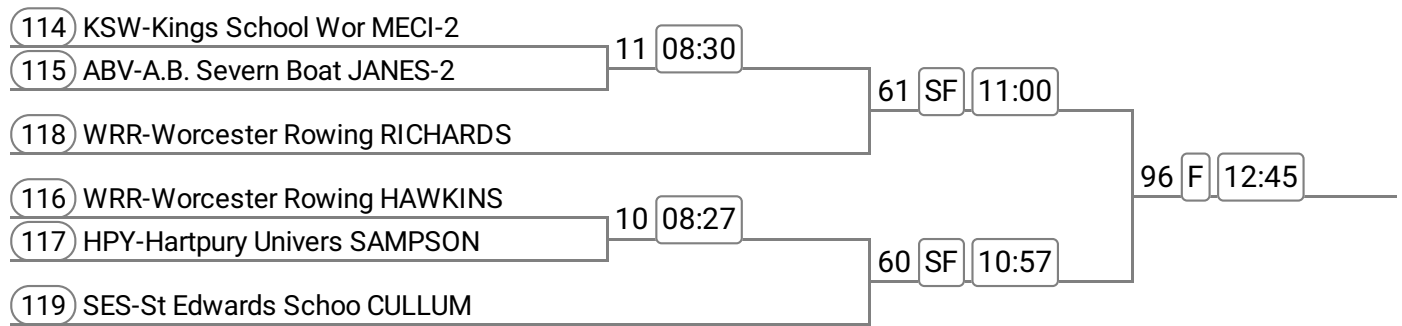

Event: 28 - W J16 1x