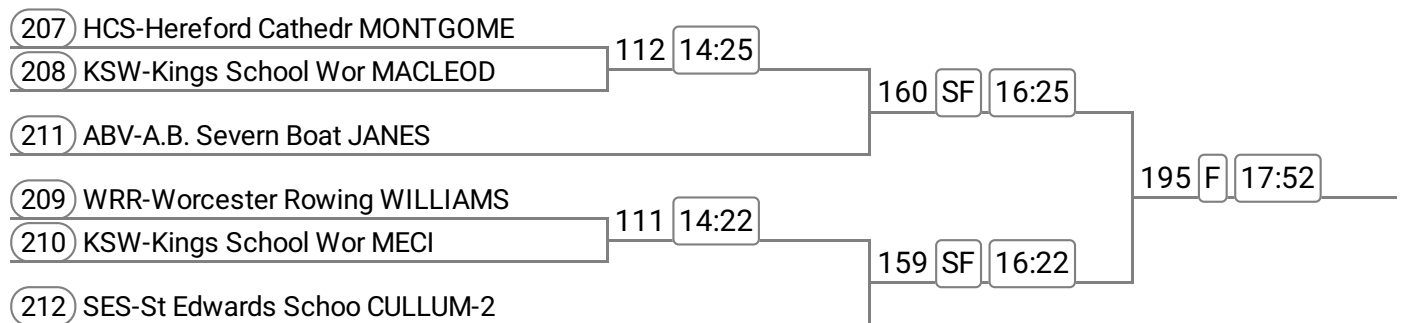

Division: Division 2

Event: 42 - Mx 4x-

Event: 43 - Op J16 4x-

Event: 44 - Op 2x

Division: Division 2

Event: 45 - W 2x

Event: 46 - W J17 2x

Event: 47 - W J16 2x

Division: Division 2

Event: 48 - W J15 2x

Event: 49 - W J14 2x

Event: 50 - Op MasD/E 1x

Division: Division 2

Event: 51 - W MasC/D 1x

Event: 52 - W MasE/F 1x

Event: 53 - Op J16 1x