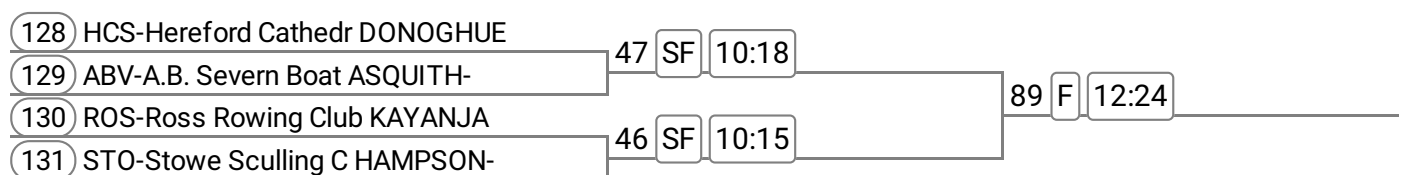

Event: 30 - W J14 1x