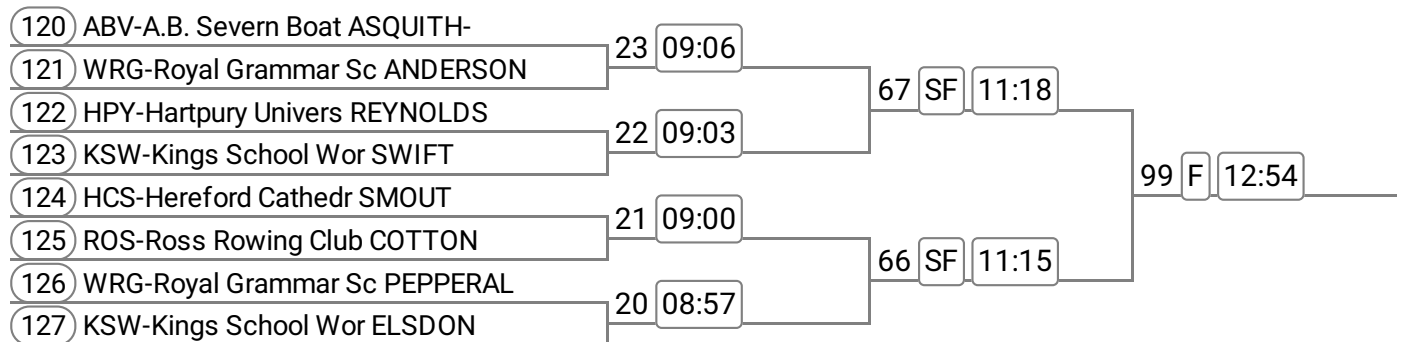

Event: 29 - W J15 1x