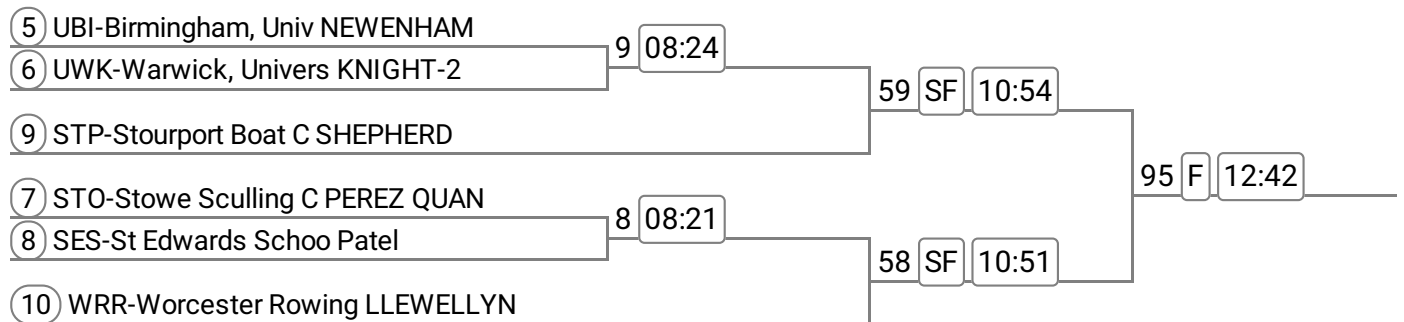

Division: Division 1

Event: 1 - Op 8+

Berrows Challenge Trophy

Sponsored by Gail Thomas in Memory of Ian McLellan, WRC Captain 1987.

Event: 2 - W 8+

Patrons Cup

Sponsored by Elite Rowing

Event: 3 - Op MasC/D 4+