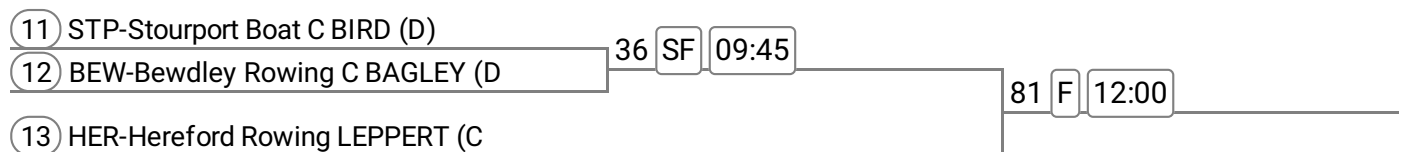

Division: Division 1

Event: 1 - Op 8+

Berrows Challenge Trophy

Sponsored by Gail Thomas in Memory of Ian McLellan, WRC Captain 1987.

Event: 2 - W 8+

Patrons Cup

Sponsored by Elite Rowing

Event: 3 - Op MasC/D 4+