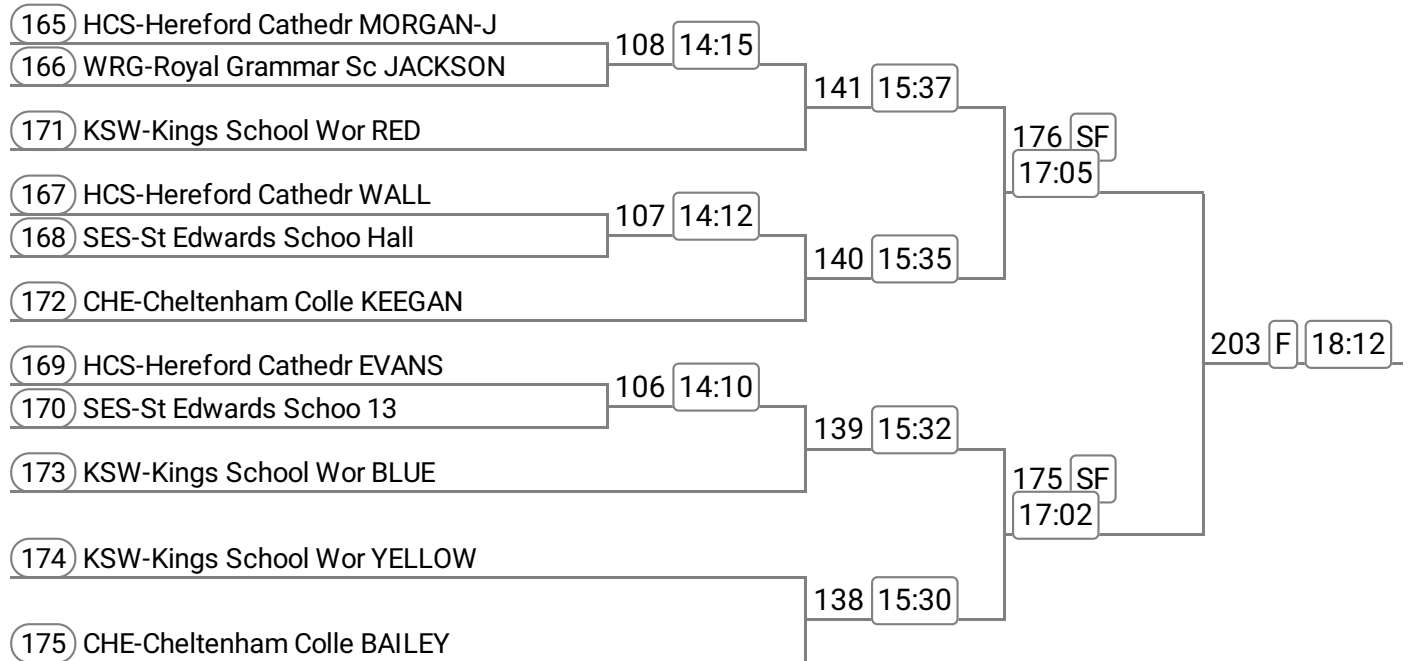

Event: 34 - Op 4+
West of England Challenge Vase

Sponsored by The Hop Merchants House

Division: Division 2

Event: 35 - W 4+ **Band 1**

West of England Challenge Vase

Sponsored by The Hop Merchants House

Event: 36 - W 4+ **Band 2**

Event: 37 - Op J15 4x+

Division: Division 2

Event: 38 - Op J14 4x+

John Brittlebank Memorial Challenge Bowl

Sponsored by Mazak

Event: 39 - Op 4-

Event: 40 - W 4-

Event: 41 - W MasD/E 4x-

Division: Division 2

Event: 42 - Mx 4x-

Event: 43 - Op J16 4x-

Event: 44 - Op 2x

Division: Division 2

Event: 45 - W 2x

Event: 46 - W J17 2x

Event: 47 - W J16 2x