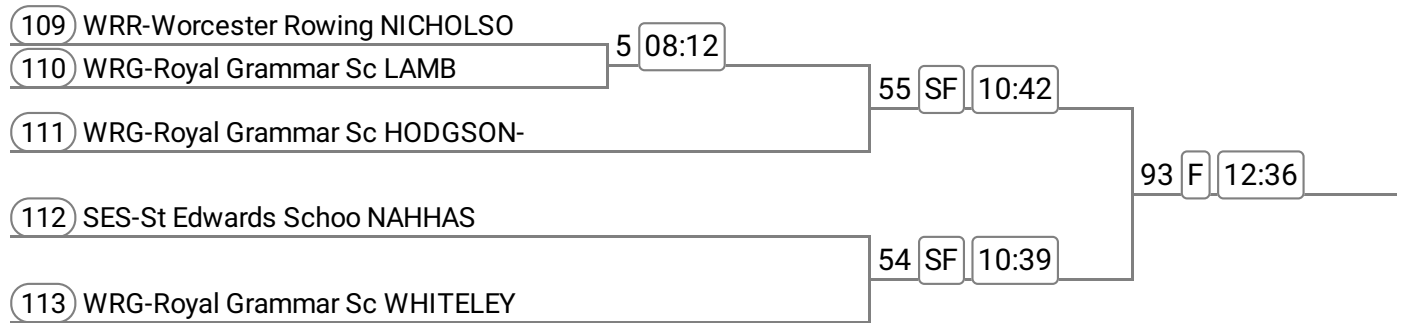

Division: Division 1

Event: 23 - Op J14 2x

Sponsored by Sign Devil

Event: 24 - Op 1x

Event: 25 - W 1x

Event: 26 - Op J18 1x

Division: Division 1

Event: 27 - W J17 1x