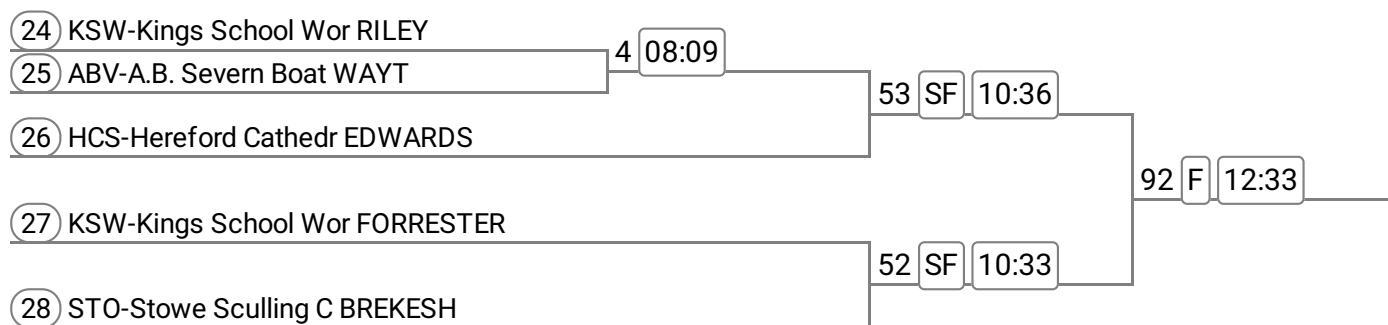

Event: 7 - Op J15 4+

Event: 8 - W J15 4x+

Sponsored by King's School Worcester

Division: Division 1

Event: 9 - W J14 4x+

Event: 10 - Op 4x-

Event: 11 - W 4x-

Lady Huntingdon Whitely Challenge Vase