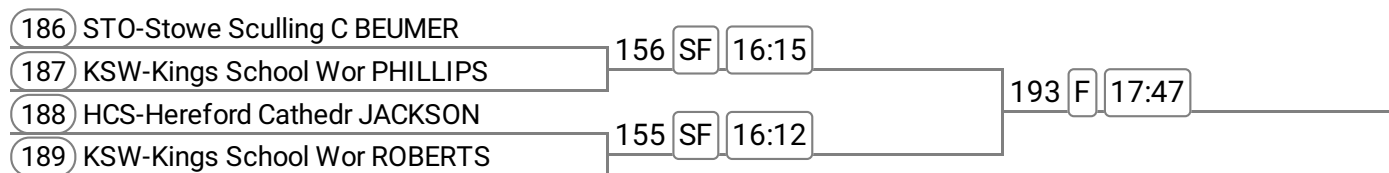

Event: 43 - Op J16 4x-