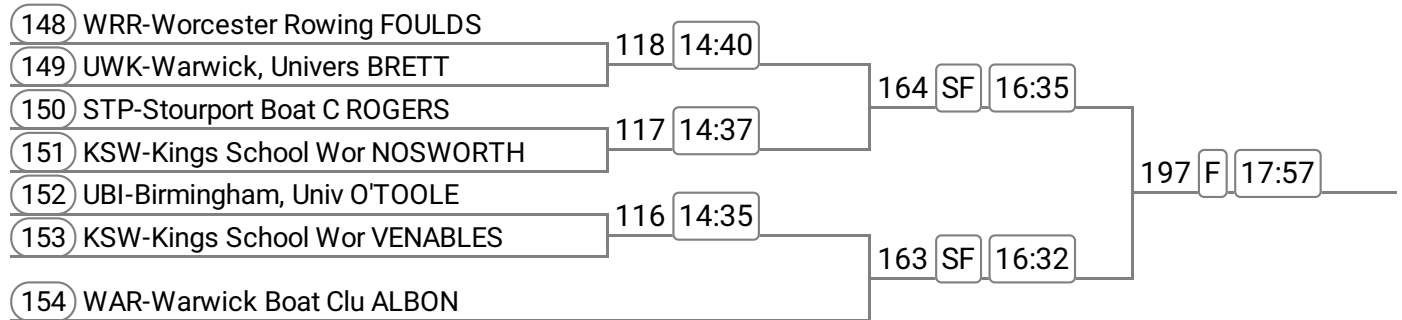

Event: 34 - Op 4+
West of England Challenge Vase

Sponsored by The Hop Merchants House

Division: Division 2

Event: 35 - W 4+ **Band 1**

West of England Challenge Vase

Sponsored by The Hop Merchants House

Event: 36 - W 4+ **Band 2**

Event: 37 - Op J15 4x+

Division: Division 2

Event: 38 - Op J14 4x+

John Brittlebank Memorial Challenge Bowl

Sponsored by Mazak

Event: 39 - Op 4-

Event: 40 - W 4-

Event: 41 - W MasD/E 4x-