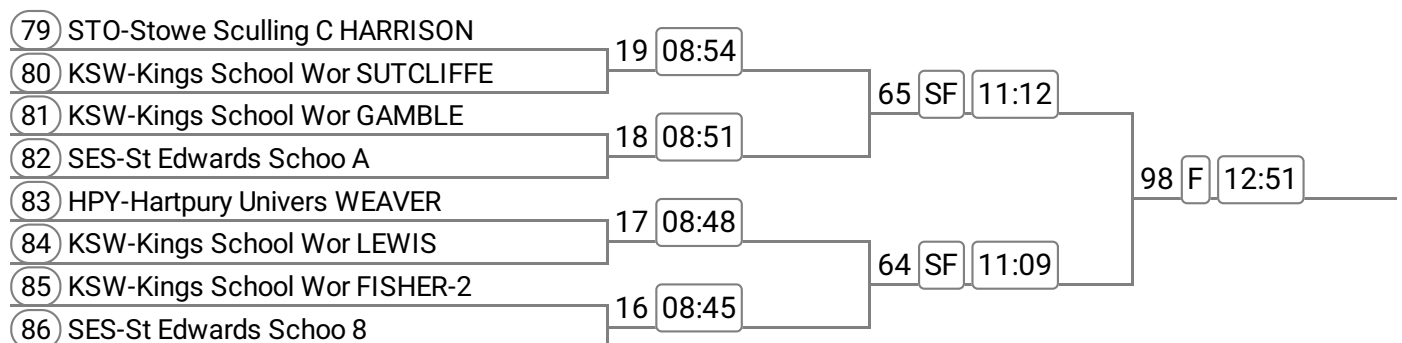

Division: Division 1

Event: 19 - Mx 2x

Event: 20 - Op J16 2x

Event: 21 - Op J15 2x **Band 1**

Sponsored by Technical Computer Services

Event: 22 - Op J15 2x **Band 2**

Sponsored by Technical Computer Services