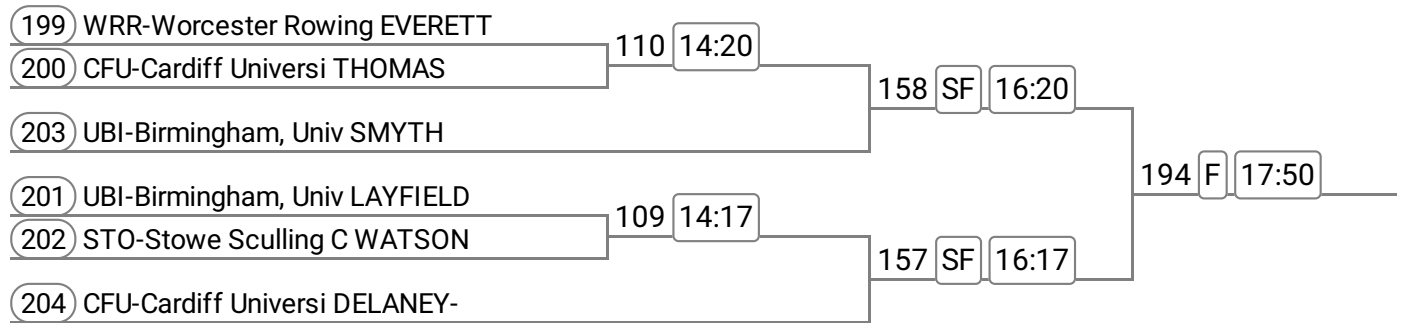

Division: Division 2

Event: 42 - Mx 4x-

Event: 43 - Op J16 4x-

Event: 44 - Op 2x

Division: Division 2

Event: 45 - W 2x

Event: 46 - W J17 2x

Event: 47 - W J16 2x