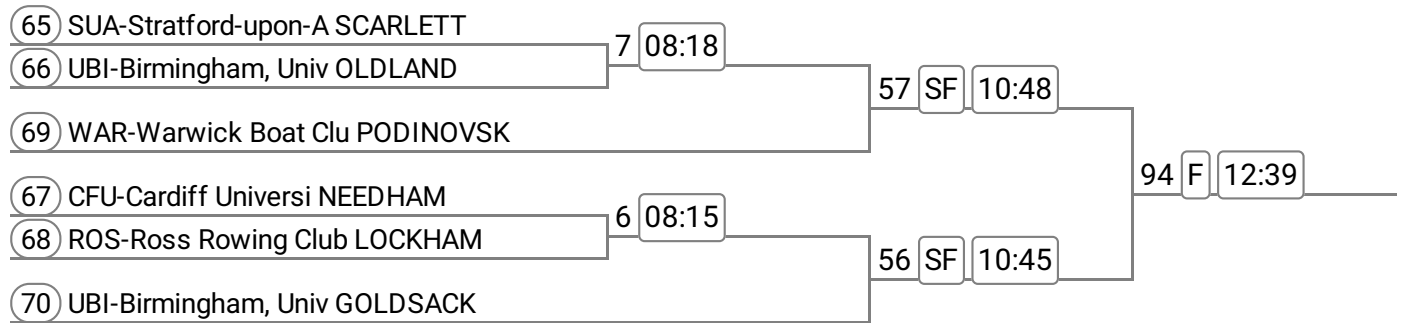

Division: Division 1

Event: 19 - Mx 2x