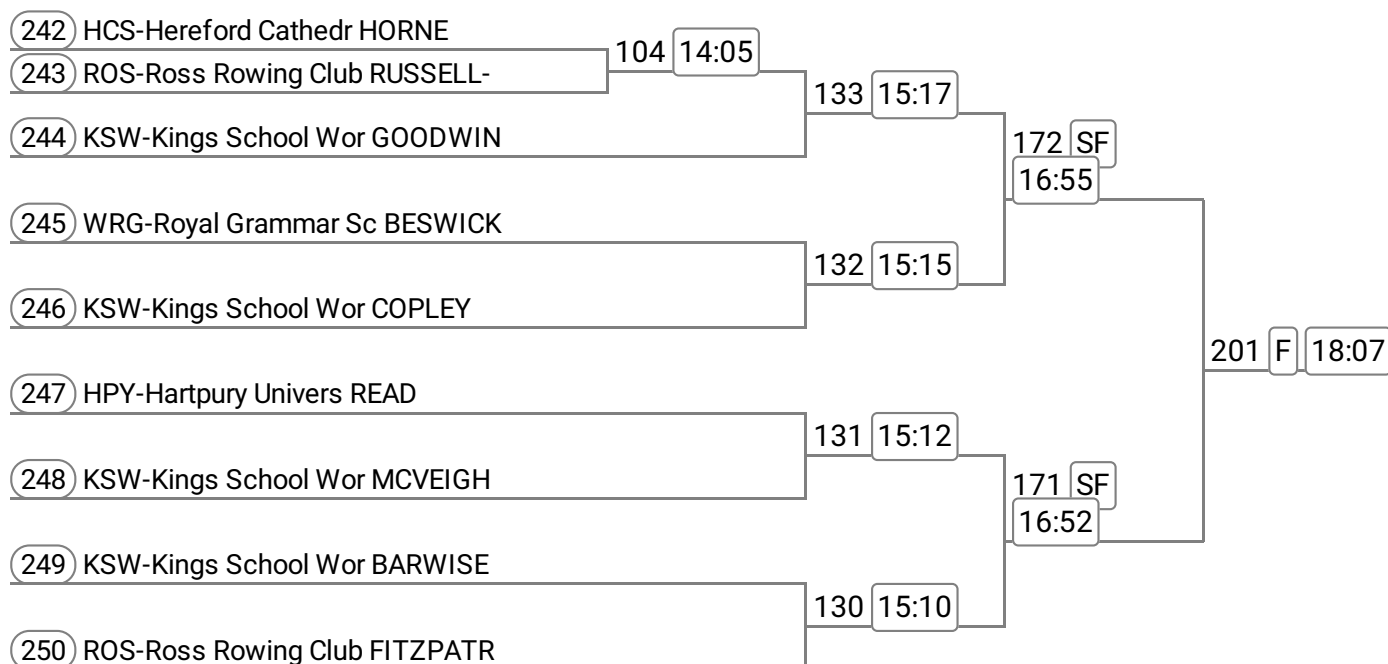

Event: 54 - Op J15 1x **Band 1**

Sponsored by Piccadilly Whip