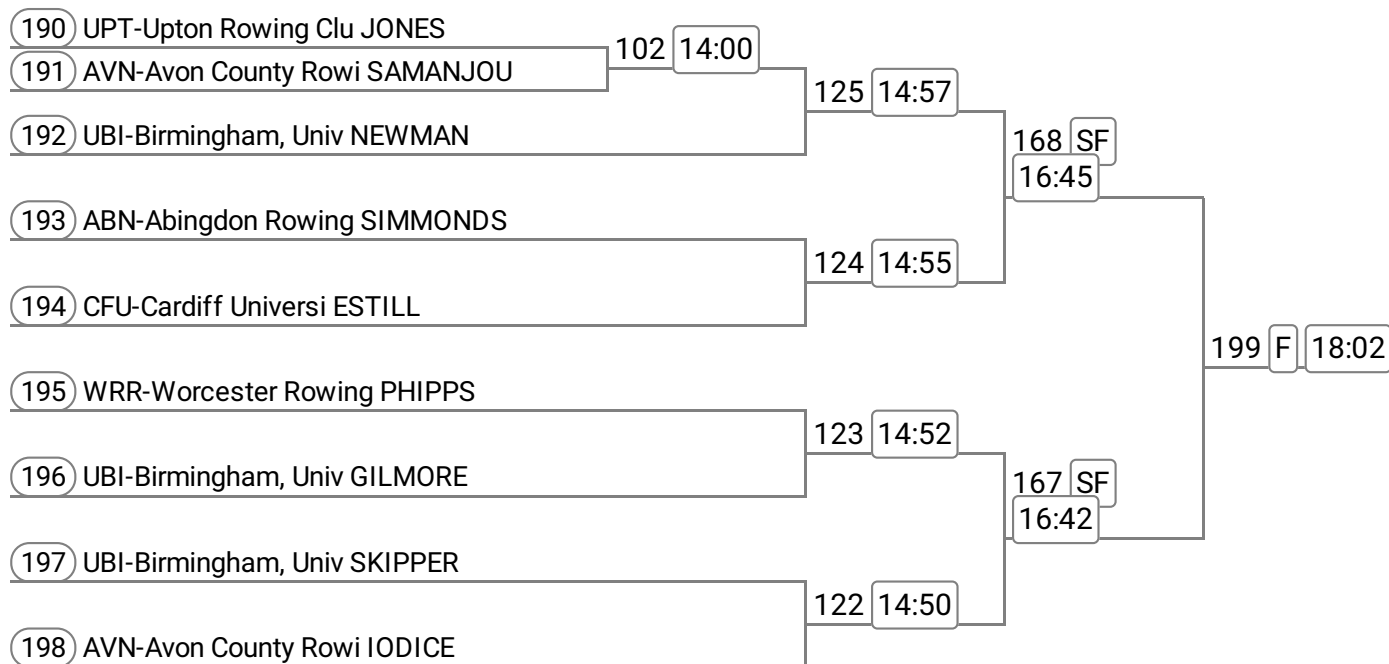

Division: Division 2

Event: 42 - Mx 4x-

Event: 43 - Op J16 4x-

Event: 44 - Op 2x

Division: Division 2

Event: 45 - W 2x

Event: 46 - W J17 2x

Event: 47 - W J16 2x