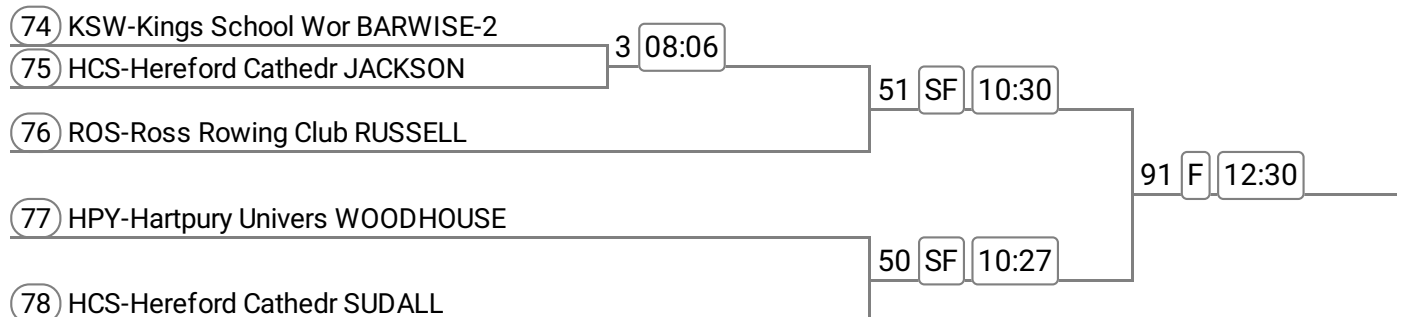

Division: Division 1

Event: 19 - Mx 2x

Event: 20 - Op J16 2x

Event: 21 - Op J15 2x **Band 1**

Sponsored by Technical Computer Services

Event: 22 - Op J15 2x **Band 2**

Sponsored by Technical Computer Services