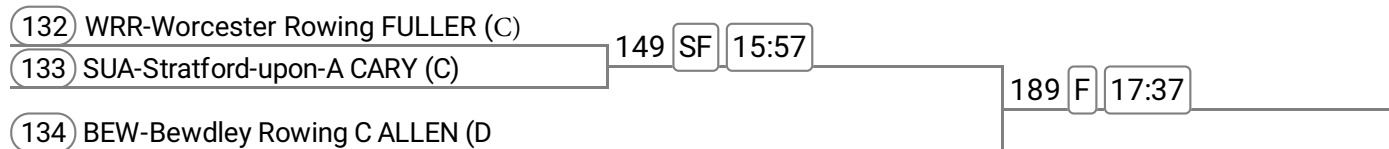

Event: 28 - W J16 1x

Event: 29 - W J15 1x

Event: 30 - W J14 1x

Division: Division 2

Event: 31 - W MasC/D 8+
Edgar Morgan Challenge Trophy

Sponsored by Rookery Road Wheelers

Event: 32 - Mx 8+

Event: 33 - Op J15 8+

Event: 34 - Op 4+
West of England Challenge Vase

Sponsored by The Hop Merchants House

Division: Division 2

Event: 35 - W 4+ **Band 1**

West of England Challenge Vase

Sponsored by The Hop Merchants House

Event: 36 - W 4+ **Band 2**