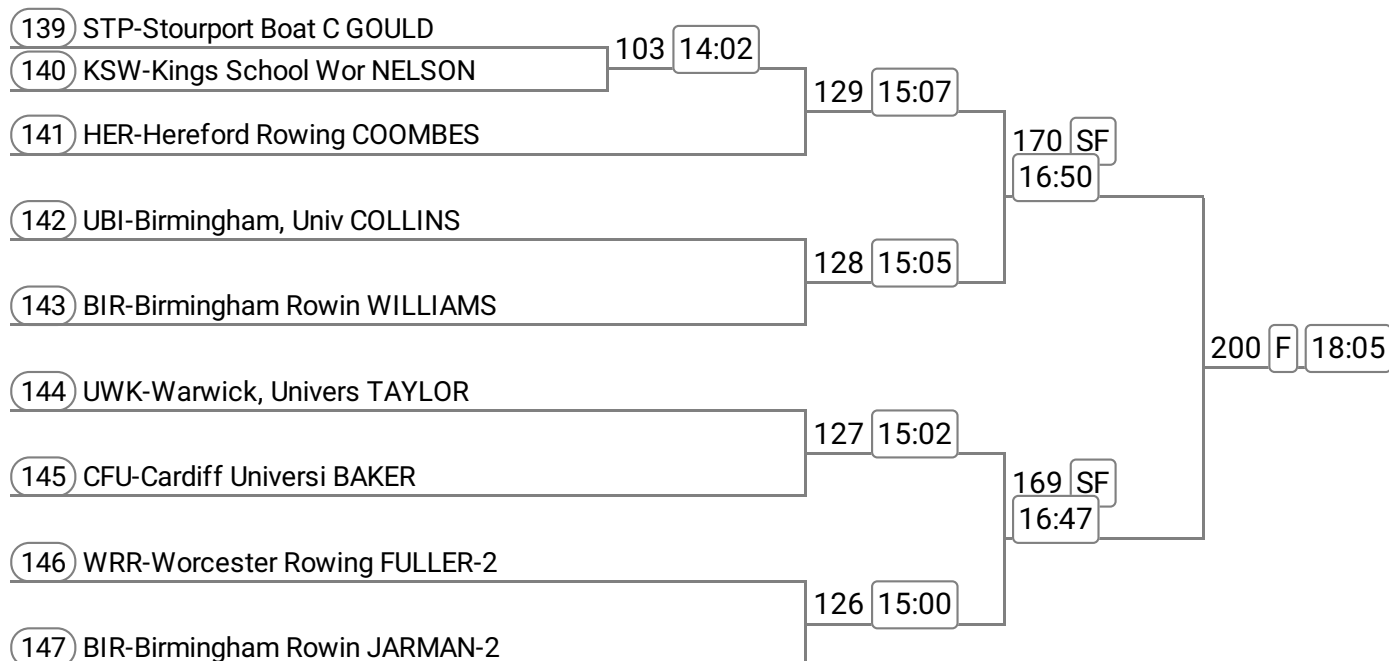

Event: 28 - W J16 1x

Event: 29 - W J15 1x

Event: 30 - W J14 1x

Division: Division 2

Event: 31 - W MasC/D 8+
Edgar Morgan Challenge Trophy

Sponsored by Rookery Road Wheelers

Event: 32 - Mx 8+

Event: 33 - Op J15 8+

Event: 34 - Op 4+
West of England Challenge Vase

Sponsored by The Hop Merchants House

Division: Division 2

Event: 35 - W 4+ **Band 1**

West of England Challenge Vase

Sponsored by The Hop Merchants House

Event: 36 - W 4+ **Band 2**