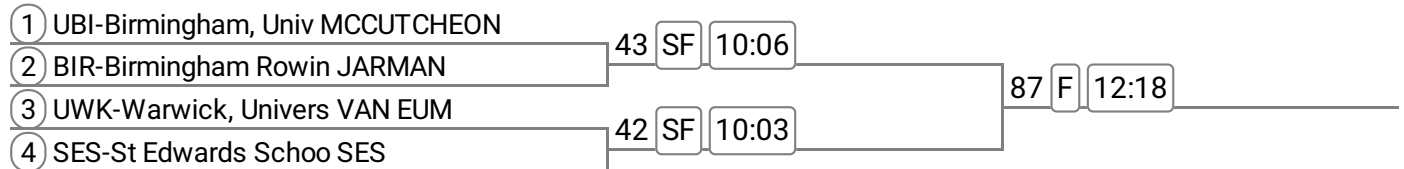

Division: Division 1

Event: 1 - Op 8+

Berrows Challenge Trophy

Sponsored by Gail Thomas in Memory of Ian McLellan, WRC Captain 1987.

Event: 2 - W 8+

Patrons Cup

Sponsored by Elite Rowing

Event: 3 - Op MasC/D 4+