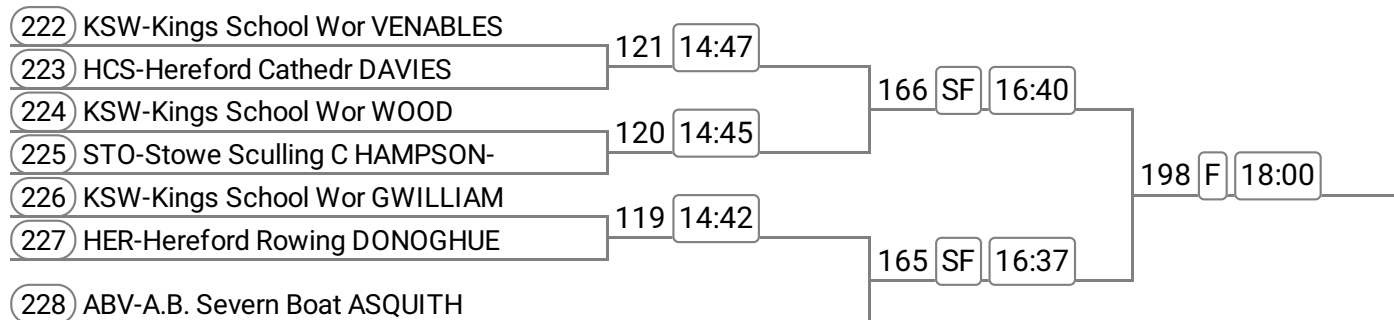

Division: Division 2

Event: 42 - Mx 4x-

Event: 43 - Op J16 4x-

Event: 44 - Op 2x

Division: Division 2

Event: 45 - W 2x

Event: 46 - W J17 2x

Event: 47 - W J16 2x

Division: Division 2

Event: 48 - W J15 2x

Event: 49 - W J14 2x

Event: 50 - Op MasD/E 1x

Division: Division 2

Event: 51 - W MasC/D 1x

Event: 52 - W MasE/F 1x

Event: 53 - Op J16 1x