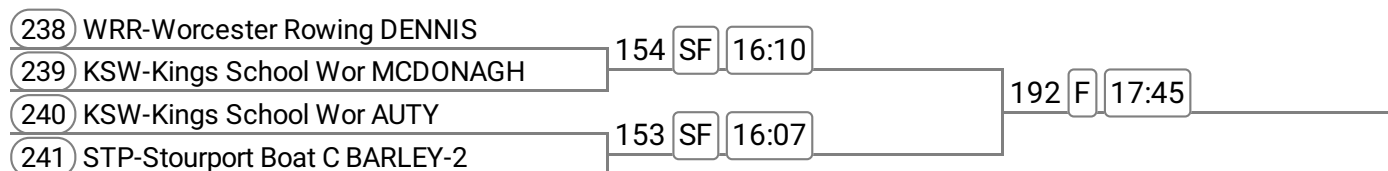

Division: Division 2

Event: 48 - W J15 2x

Event: 49 - W J14 2x

Event: 50 - Op MasD/E 1x

Division: Division 2

Event: 51 - W MasC/D 1x

Event: 52 - W MasE/F 1x

Event: 53 - Op J16 1x