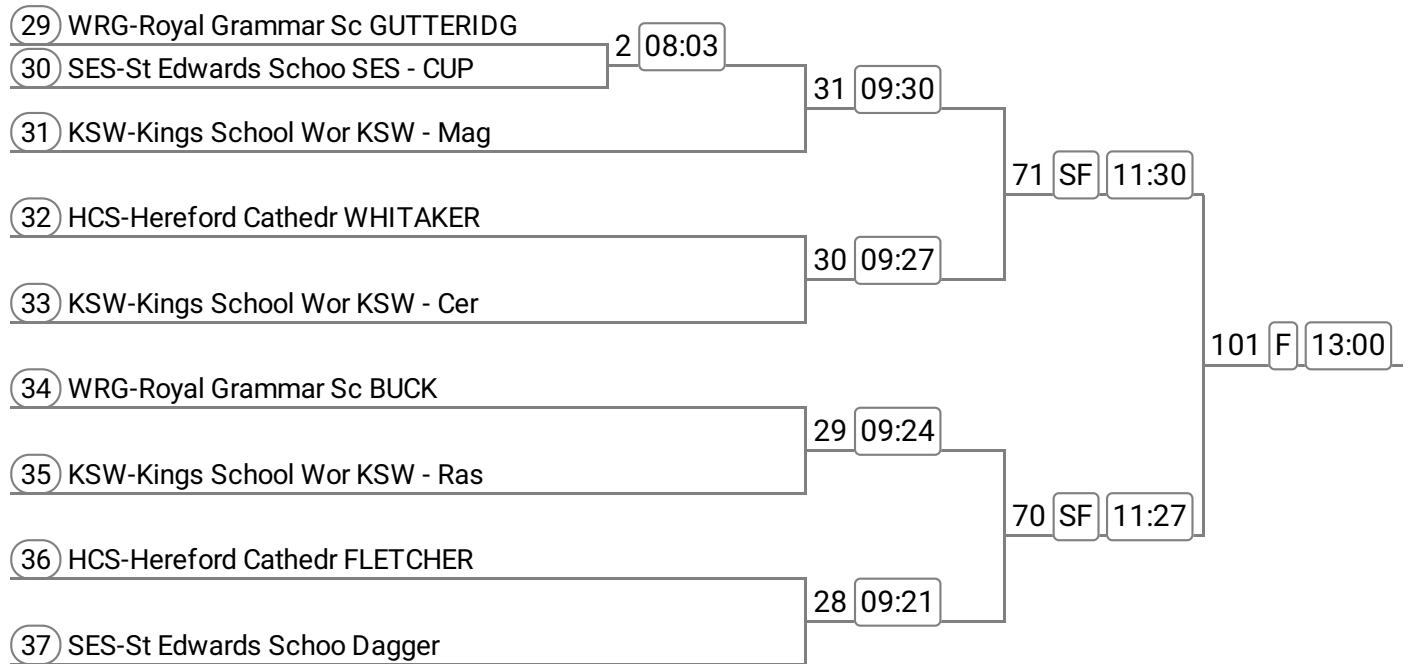

Event: 7 - Op J15 4+

Event: 8 - W J15 4x+

Sponsored by King's School Worcester

Division: Division 1

Event: 9 - W J14 4x+

Event: 10 - Op 4x-

Event: 11 - W 4x-

Lady Huntingdon Whitely Challenge Vase

Sponsored by Mazak

Event: 12 - Op J18 4x-

Division: Division 1

Event: 13 - Op J17 4x-

47	WRG-Royal Grammar Sc TAYLOR				
48	KSW-Kings School Wor LAVARACK	34	SF	09:39	
49	WRG-Royal Grammar Sc LIU				
					79 F 11:54