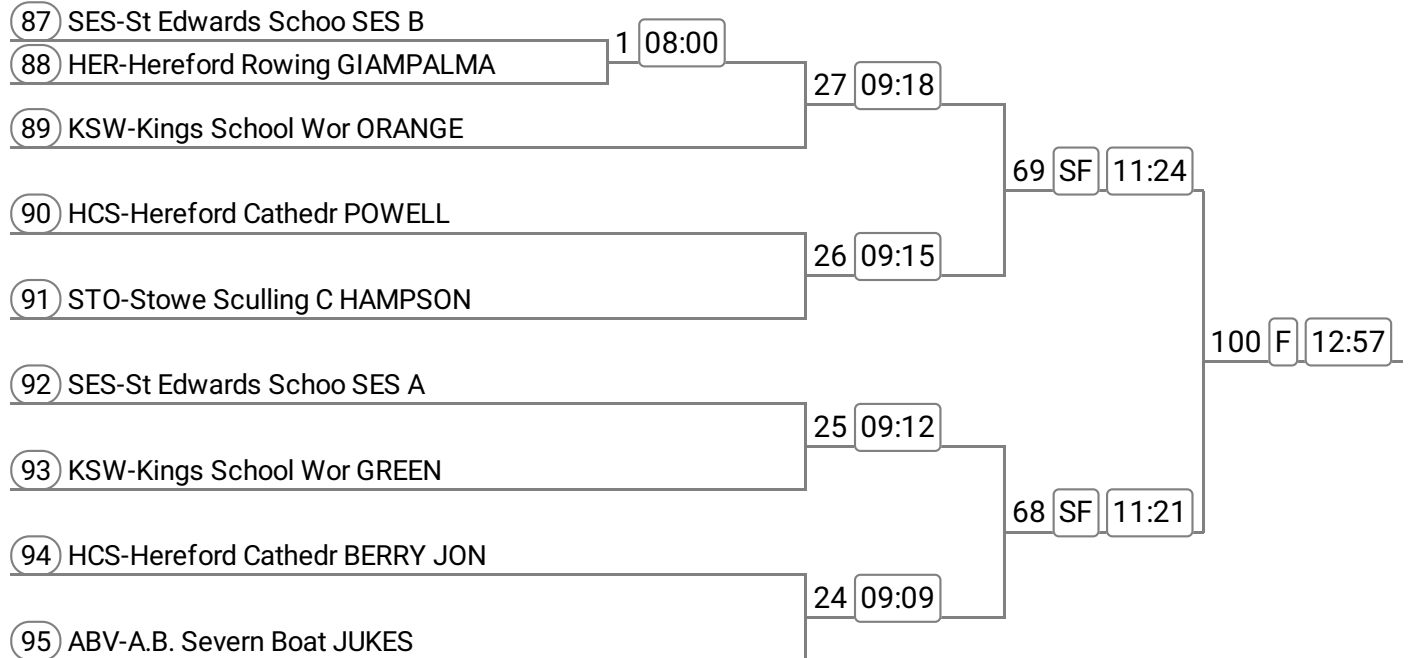

Division: Division 1

Event: 23 - Op J14 2x

Sponsored by Sign Devil